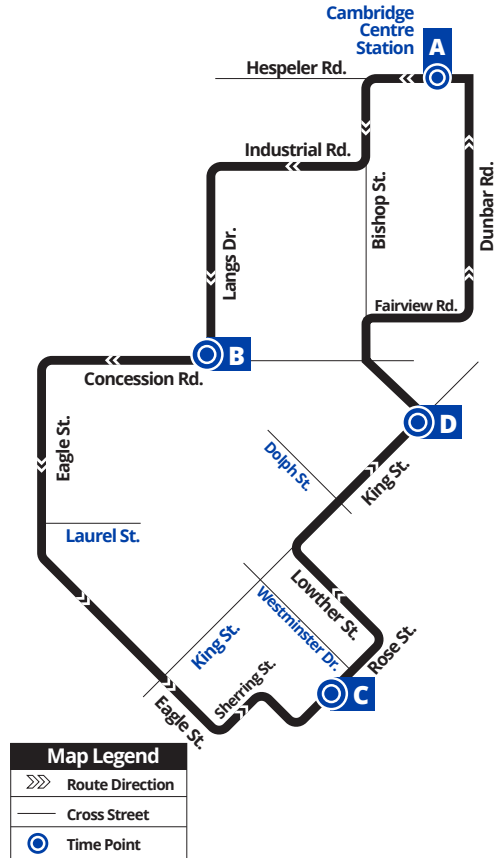

EasyGO makes taking transit easy

1. Online Trip Planner:
www.grt.ca
2. Next Bus Text: get information on the next bus times sent to your phone (does not apply to Flex Stops)
Text 57555 + (4 digit bus stop #)
3. Next Bus Call: call to hear the next bus times for your stop (does not apply to Flex Stops)
519-585-7555
4. EasyGO Mobile: GRT's official mobile application for real-time bus departure information
Available on Android, Blackberry, iOS & Windows App Stores
5. EasyGO Real-Time Desktop Map: plan trips by seeing and click on different routes and stops
www.grt.ca

Langs

GRT
GRAND RIVER TRANSIT

Route

64

Effective: December 24, 2018

519-585-7555 www.grt.ca TTY: 519-575-4608
Text: 57555 & key in your bus stop number

Weekday

Cambridge Centre Station (Depart)	Langs / Concession	Rose / Westminster	Bishop / Duke	Cambridge Centre (Arrive)
A	B	C	D	A
5:43	5:48	5:55	5:59	6:07
6:15	6:21	6:29	6:34	6:41
6:45	6:51	6:59	7:04	7:11
7:15	7:21	7:29	7:34	7:41
7:45	7:51	7:59	8:04	8:11
8:15	8:21	8:29	8:34	8:41
8:45	8:51	8:59	9:04	9:11
9:15	9:21	9:29	9:34	9:41
9:45	9:51	9:59	10:04	10:11
10:15	10:21	10:29	10:34	10:41
10:45	10:51	10:59	11:04	11:11
11:15	11:21	11:29	11:34	11:41
11:45	11:51	11:59	12:04	12:11
12:15	12:21	12:29	12:34	12:41
12:45	12:51	12:59	1:04	1:11
1:15	1:21	1:29	1:34	1:41
1:45	1:51	1:59	2:04	2:11
2:15	2:21	2:31	2:36	2:43
2:50	2:56	3:06	3:11	3:18
3:20	3:26	3:36	3:41	3:48
3:50	3:56	4:06	4:11	4:18
4:20	4:26	4:36	4:41	4:48
4:50	4:56	5:06	5:11	5:18
5:20	5:26	5:36	5:41	5:48
5:50	5:56	6:06	6:11	6:18
6:20	6:26	6:36	6:41	6:48
7:30	7:36	7:46	7:51	7:58
8:30	8:35	8:43	8:48	8:54
9:35	9:40	9:48	9:53	9:59