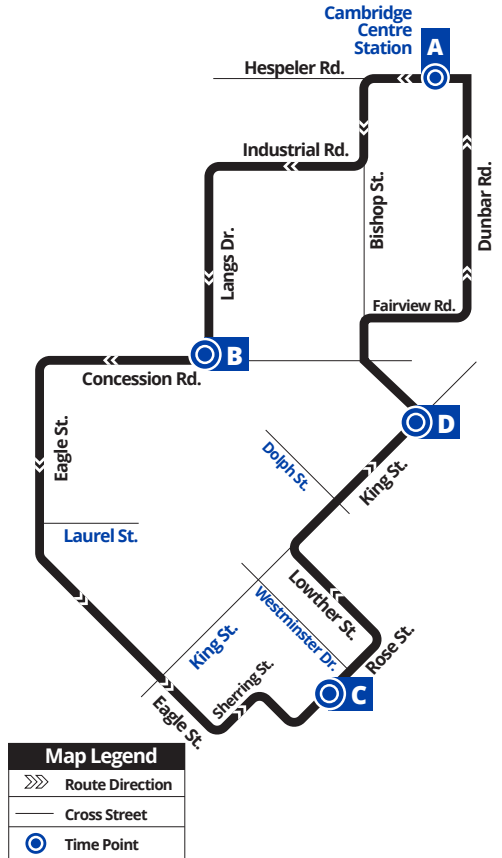

EasyGO makes taking transit easy

1. Online Trip Planner:
www.grt.ca
2. Next Bus Text: get information on the next bus times sent to your phone (does not apply to Flex Stops)
Text 57555 + (4 digit bus stop #)
3. Next Bus Call: call to hear the next bus times for your stop (does not apply to Flex Stops)
519-585-7555
4. EasyGO Mobile: GRT's official mobile application for real-time bus departure information
Available on Android, Blackberry, iOS & Windows App Stores
5. EasyGO Real-Time Desktop Map: plan trips by seeing and click on different routes and stops
www.grt.ca

Langs

GRT
GRAND RIVER TRANSIT

Route 64

Effective: April 29, 2019

Weekday

Cambridge Centre Station (Depart)	Langs / Concession	Rose / Westminster	Bishop / Duke	Cambridge Centre (Arrive)
A	B	C	D	A
5:43	5:48	5:55	5:59	6:07
6:15	6:21	6:29	6:34	6:41
6:45	6:51	6:59	7:04	7:11
7:15	7:21	7:29	7:34	7:41
7:45	7:51	7:59	8:04	8:11
8:15	8:21	8:29	8:34	8:41
8:45	8:51	8:59	9:04	9:11
9:15	9:21	9:29	9:34	9:41
9:45	9:51	9:59	10:04	10:11
10:15	10:21	10:29	10:34	10:41
10:45	10:51	10:59	11:04	11:11
11:15	11:21	11:29	11:34	11:41
11:45	11:51	11:59	12:04	12:11
12:15	12:21	12:29	12:34	12:41
12:45	12:51	12:59	1:04	1:11
1:15	1:21	1:29	1:34	1:41
1:45	1:51	1:59	2:04	2:11
2:15	2:21	2:31	2:36	2:43
2:50	2:56	3:06	3:11	3:18
3:20	3:26	3:36	3:41	3:48
3:50	3:56	4:06	4:11	4:18
4:20	4:26	4:36	4:41	4:48
4:50	4:56	5:06	5:11	5:18
5:20	5:26	5:36	5:41	5:48
5:50	5:56	6:06	6:11	6:18
6:30	6:36	6:46	6:51	6:58
7:00	7:06	7:16	7:21	7:28
7:30	7:36	7:46	7:51	7:58
8:30	8:35	8:43	8:48	8:54
9:35	9:40	9:48	9:53	9:59