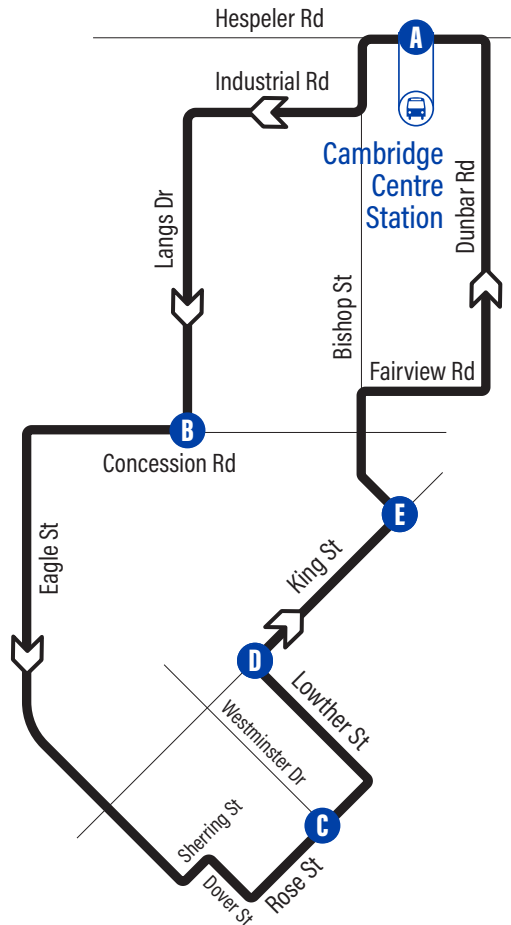

Langs

GRT
GRAND RIVER TRANSIT

64

Effective: September 7, 2020

Connection to
302 ION Bus

Time Point

easyGO

For the most current bus stop listing,
visit www.grt.ca

519-585-7555 www.grt.ca TTY: 519-575-4608
Text: 57555 & key in your bus stop number

Monday to Friday Schedule

Depart   Arrive

 Cambridge Centre Station	515 Langs Dr.	Rose / Westminster	Lowther / King	Bishop / Duke	 Cambridge Centre Station
A	B	C	D	E	A
5:43	5:48	5:56	5:58	6:01	6:08
6:15	6:20	6:28	6:32	6:33	6:40
6:45	6:50	6:58	7:02	7:03	7:10
7:15	7:20	7:29	7:32	7:34	7:41
7:45	7:50	7:59	8:02	8:04	8:11
8:15	8:20	8:29	8:32	8:34	8:41
8:45	8:50	8:59	9:02	9:05	9:12
9:15	9:21	9:30	9:32	9:36	9:43
9:45	9:51	10:00	10:02	10:06	10:13
10:15	10:21	10:30	10:32	10:36	10:43
10:45	10:51	11:00	11:02	11:06	11:13
11:15	11:21	11:30	11:32	11:36	11:43
11:45	11:51	12:00	12:02	12:06	12:13
12:15	12:21	12:30	12:32	12:36	12:43
12:45	12:51	1:00	1:02	1:06	1:13
1:15	1:21	1:30	1:34	1:36	1:43
1:45	1:51	2:00	2:04	2:06	2:13
2:15	2:21	2:31	2:34	2:37	2:44
2:45	2:51	3:01	3:04	3:07	3:14
3:15	3:21	3:31	3:34	3:37	3:44
3:45	3:51	4:01	4:04	4:07	4:14
4:15	4:21	4:31	4:34	4:37	4:44
4:45	4:51	5:01	5:04	#VALUE!	5:14
5:15	5:21	5:31	5:34	5:37	5:44
5:45	5:51	6:01	6:04	6:06	6:13
6:15	6:20	6:28	6:34	6:33	6:40
6:45	6:50	6:58	7:04	7:03	7:10
7:10	7:15	7:23	7:29	7:28	7:35
8:10	8:15	8:23	8:26	8:28	8:35
9:10	9:15	9:23	9:26	9:28	9:35