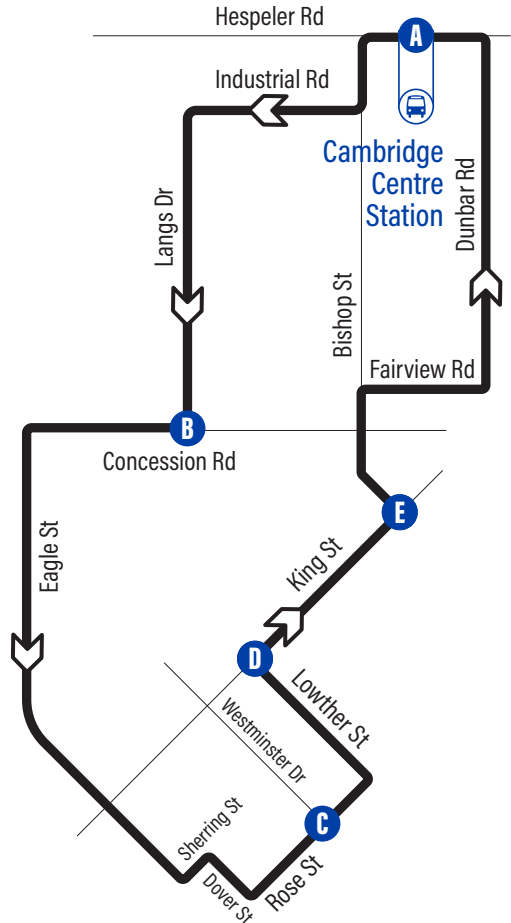

Bus Stops

A Cambridge Centre Station	1067
Bishop / Hespeler Rd.	1321
Industrial / Bishop	1322
1367 Industrial Rd.	1323
Langs / Industrial	1429
Langs / Trico	1430
Langs / Shannon	3280
Langs / Walter	1431
B 515 Langs Dr.	1432
Concession / Winterhalt	1433
Concession / Trico	3519
Eagle / Whitley	1282
Eagle / Shettleston	1283
Eagle / Laurel	1284
336 Eagle St. N.	1435
Eagle / William	1436
Eagle / King	1437
Eagle / Hamilton	1438
Eagle / Sherring	1439
Dover / Rose	3520
C Rose / Westminster	3521
Rose / Lowther	3532
Lowther / Vine	1441
Lowther / Hamilton	1442
D King / Lowther	1588
King / Dolph	1589
King / Montrose	1443
E Bishop / Duke	1444
Bishop / Pineview	3835
Fairview / Bishop	1446
Fairview / Grand Valley	1447
Dunbar / Grand Valley	1448
Dunbar / St George	1449
Dunbar / Pine	1450
Dunbar / Eastdowns	1451
Dunbar / Biscayne	1452
Dunbar / Industrial	3858
Dunbar / Briarwood	1453
Dunbar / Hespeler Rd.	1454
A Cambridge Centre Station	1067

Langs

GRT
GRAND RIVER TRANSIT

64

Effective: January 4, 2021

Connection to
302 ION Bus

Time Point

easyGO

For the most current bus stop listing,
visit www.grt.ca

519-585-7555

www.grt.ca

TTY: 519-575-4608

Text: 57555 & key in your bus stop number