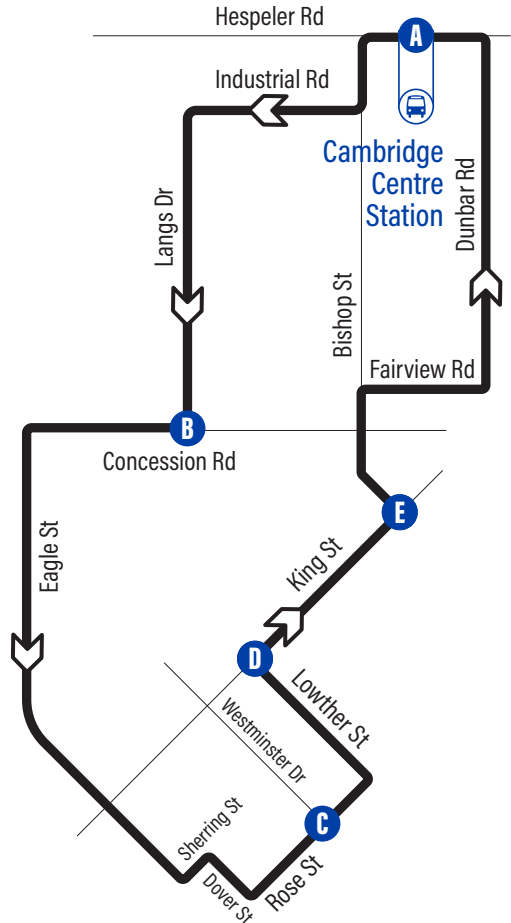

Bus Stops

A Cambridge Centre Station	1067
Bishop / Hespeler Rd.	1321
Industrial / Bishop	1322
1367 Industrial Rd.	1323
Langs / Industrial	1429
Langs / Trico	1430
Langs / Shannon	3280
Langs / Walter	1431
B 515 Langs Dr.	1432
Concession / Winterhalt	1433
Concession / Trico	3519
Eagle / Whitley	1282
Eagle / Shettleston	1283
Eagle / Laurel	1284
336 Eagle St. N.	1435
Eagle / William	1436
Eagle / King	1437
Eagle / Hamilton	1438
Eagle / Sherring	1439
Dover / Rose	3520
C Rose / Westminster	3521
Rose / Lowther	3532
Lowther / Vine	1441
Lowther / Hamilton	1442
D King / Lowther	1588
King / Dolph	1589
King / Montrose	1443
E Bishop / Duke	1444
Bishop / Pineview	3835
Fairview / Bishop	1446
Fairview / Grand Valley	1447
Dunbar / Grand Valley	1448
Dunbar / St George	1449
Dunbar / Pine	1450
Dunbar / Eastdowns	1451
Dunbar / Biscayne	1452
Dunbar / Industrial	3858
Dunbar / Briarwood	1453
Dunbar / Hespeler Rd.	1454
A Cambridge Centre Station	1067

Langs

GRT
GRAND RIVER TRANSIT

64

Effective: April 5, 2021

Connection to
302 ION Bus

Time Point

easyGO

For the most current bus stop listing,
visit www.grt.ca

519-585-7555 www.grt.ca TTY: 519-575-4608
Text: 57555 & key in your bus stop number