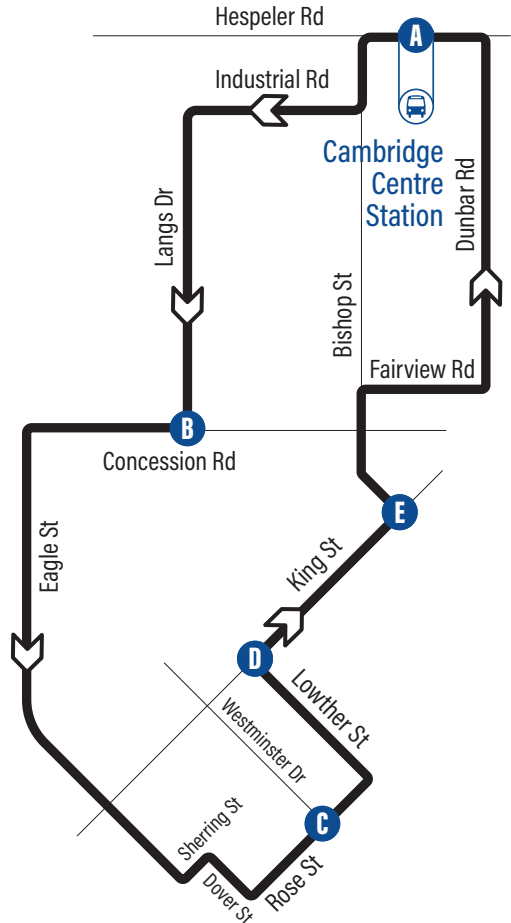

Bus Stops

A Cambridge Centre Station	1067
Bishop / Hespeler Rd.	1321
Industrial / Bishop	1322
1367 Industrial Rd.	1323
Langs / Industrial	1429
Langs / Trico	1430
Langs / Shannon	3280
Langs / Walter	1431
B 515 Langs Dr.	1432
Concession / Winterhalt	1433
Concession / Trico	3519
Eagle / Whitley	1282
Eagle / Shettleston	1283
Eagle / Laurel	1284
336 Eagle St. N.	1435
Eagle / William	1436
Eagle / King	1437
Eagle / Hamilton	1438
Eagle / Sherring	1439
Dover / Rose	3520
C Rose / Westminster	3521
Rose / Lowther	3532
Lowther / Vine	1441
Lowther / Hamilton	1442
D King / Lowther	1588
King / Dolph	1589
King / Montrose	1443
E Bishop / Duke	1444
Bishop / Pineview	3835
Fairview / Bishop	1446
Fairview / Grand Valley	1447
Dunbar / Grand Valley	1448
Dunbar / St George	1449
Dunbar / Pine	1450
Dunbar / Eastdowns	1451
Dunbar / Biscayne	1452
Dunbar / Industrial	3858
Dunbar / Briarwood	1453
Dunbar / Hespeler Rd.	1454
A Cambridge Centre Station	1067

Langs

GRT
GRAND RIVER TRANSIT

64

Effective: September 6, 2021

Connection to
302 ION Bus

Time Point

easyGO

For the most current bus stop listing,
visit www.grt.ca

519-585-7555

www.grt.ca

TTY: 519-575-4608

Text: 57555 & key in your bus stop number