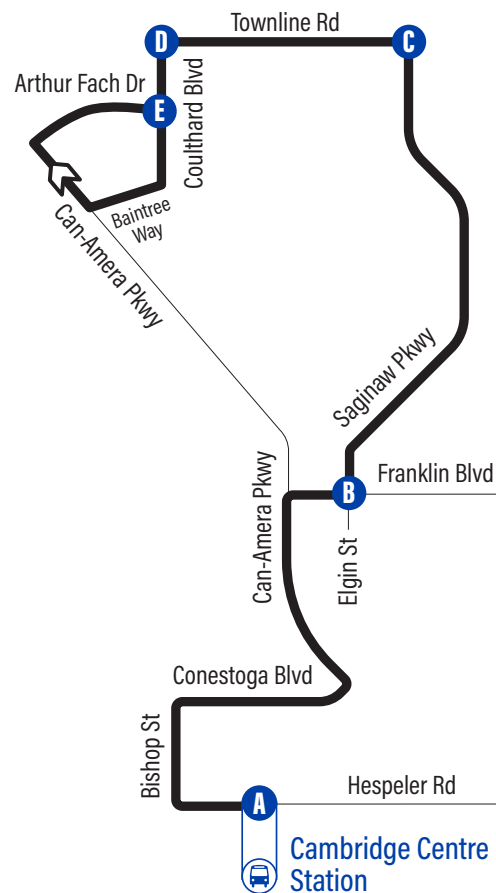

A.M.	0:00	P.M.	0:00

Bus Stops

to Coulthard/ Arthur Fach		to Cambridge Centre Station	
A Cambridge Centre Station	1058	E Arthur Fach / Coulthard	4186
Bishop / Hespeler Rd.	4147	Townline / Concession 1	4187
Bishop / Conestoga	1275	Townline / Cambridge Gurudwara	4188
Conestoga / Conestoga Transit Garage	3845	C Saginaw / Glenvalley	4189
Conestoga / Lena	1170	Saginaw / Chipcase	4190
Can-Amera / Conestoga	1280	680 Saginaw Pkwy.	4191
B Can-Amera / Franklin	4212	Saginaw / Light	4192
Saginaw / St Benedict CSS	4170	Saginaw / Burnett	1371
Saginaw / Cowan	4171	Saginaw / Fairgreen	1372
Saginaw / Stonecairn	1346	Saginaw / Stonecairn	1373
Saginaw / Chamberlin	1347	Saginaw / Cowan	1374
Saginaw / Burnett	1348	Saginaw / St Benedict CSS	1356
Saginaw / Light	1349	B Can-Amera / Franklin	1357
695 Saginaw Pkwy.	4041	Can-Amera / Path To Lena	4093
Saginaw / Granite Hill	1350	Can-Amera / Conestoga	1279
C Saginaw / Haddaway	3394	Conestoga / Lena	1318
D Coulthard / Arthur Fach	3396	Conestoga / Conestoga Transit Garage	1319
Coulthard / Baintree	3397	Bishop / Conestoga	1374
Baintree / Can-Amera	4184	Bishop / Collier MacMillan	1320
Arthur Fach / Garth Massey	4185	A Cambridge Centre Station	1058
E Arthur Fach / Coulthard	4186		

For the most current bus stop listing, visit grt.ca

Fares and schedules are subject to change without notice. Weather and road conditions may cause schedule delays.

Saginaw

65

GRAND RIVER TRANSIT

Effective: January 8, 2024

Connection to 302 ION Bus

Time Point

519-585-7555   www.grt.ca   TTY: 519-575-4608
Text: 57555 & key in your bus stop number