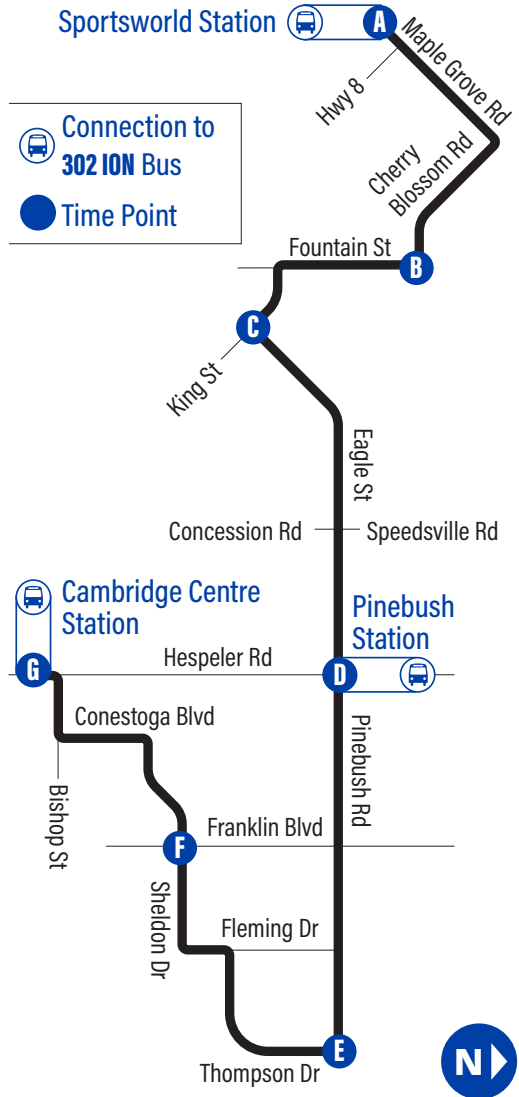

to Sportsworld Station

G Cambridge Centre Station	1066
Bishop / Conestoga	1275
Conestoga / Bishop	3986
505 Conestoga Blvd.	3985
Sheldon / Conestoga	3984
Sheldon / Corydon	3983
Sheldon / Wolseley	3982
180 Sheldon Dr.	3981
F Sheldon / Franklin	3980
Sheldon / Balmoral	3979
Sheldon / Thompson	3978
Fleming / Sheldon	3977
Fleming / Thompson	3976
Thompson / Lingard	3975
520 Thompson Dr.	3974
E Pinebush / Tyler	3973
Pinebush / Fleming	3972
Pinebush / Balmoral	3971
Pinebush / Wayne	3970
Pinebush / Struck	3968
Pinebush / Conestoga	3967
30 Pinebush Rd.	2648
D Pinebush Station 3508	
Eagle / Industrial	3509
Eagle / Providence	3510
Eagle / Whitley	1282
Eagle / Shettleston	1283
Eagle / Laurel	1284
336 Eagle St. N.	1435
Eagle / William	1436
C King / Eagle	1627
King / Fountain	1628
Fountain / Marmel	3934
Fountain / Comdev Soccer Dome	3742
B Cherry Blossom / Fountain	3935
Cherry Blossom / Saltsman	3936
Cherry Blossom / Barnes	3937
Maple Grove / Cherry Blossom	2318
A Sportsworld Station	1572

For the most current bus stop listing, visit www.grt.ca

Eagle-Pinebush

67

Effective: September 7, 2020

519-585-7555 www.grt.ca TTY: 519-575-4608
Text: 57555 & key in your bus stop number