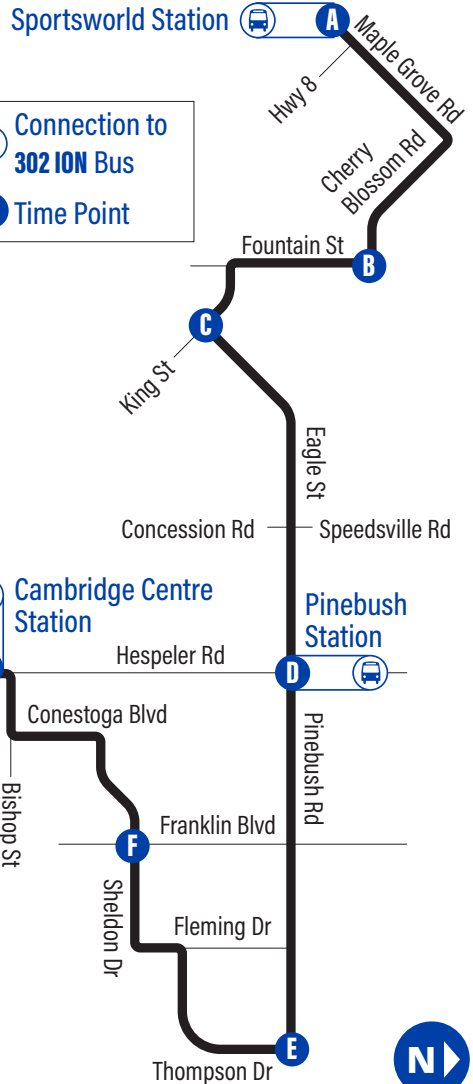

to Sportsworld Station

G Cambridge Centre Station	1066
Bishop / Hespeler Rd.	4146
Conestoga / Bishop	3986
505 Conestoga Blvd.	3985
Sheldon / Conestoga	3984
Sheldon / Corydon	3983
Sheldon / Wolseley	3982
180 Sheldon Dr.	3981
F Sheldon / Franklin	3980
Sheldon / Balmoral	3979
Sheldon / Thompson	3978
Fleming / Sheldon	3977
Fleming / Thompson	3976
Thompson / Lingard	3975
520 Thompson Dr.	3974
E Pinebush / Tyler	3973
Pinebush / Fleming	3972
Pinebush / Balmoral	3971
Pinebush / Wayne	3970
Pinebush / Struck	3968
Pinebush / Conestoga	3967
30 Pinebush Rd.	2648
D Pinebush Station 3508	
Eagle / Industrial	3509
Eagle / Providence	3510
Eagle / Whitley	1282
Eagle / Shettleston	1283
Eagle / Laurel	1284
336 Eagle St. N.	1435
Eagle / William	1436
C King / Eagle	1627
King / Fountain	1628
Fountain / Marmel	3934
Fountain / Comdev Soccer Dome	3742
B Cherry Blossom / Fountain	3935
Cherry Blossom / Saltsman	3936
Cherry Blossom / Barnes	3937
Maple Grove / Cherry Blossom	2318
A Sportsworld Station	1572

Eagle-Pinebush

67

Effective: April 5, 2021

easyGo

For the most current bus stop listing, visit www.grt.ca

519-585-7555 www.grt.ca TTY: 519-575-4608
Text: 57555 & key in your bus stop number