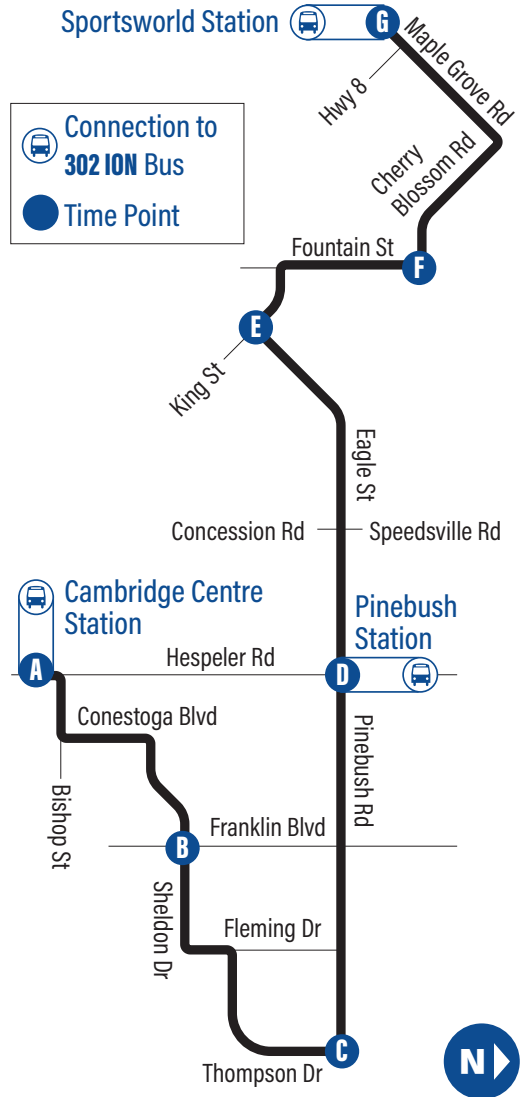

to Cambridge Centre Station

G Sportsworld Station	1572
Maple Grove / Cherry Blossom	3939
Cherry Blossom / Barnes	2310
Cherry Blossom / Saltsman	3940
F Cherry Blossom / Fountain	2312
Fountain / Comdev Soccer Field	3941
Fountain / Marmel	3942
King / Fountain	1584
E Eagle / King	2393
Eagle / Laurel	1289
Eagle / Arlington	1290
Eagle / Concession	2650
Eagle / Providence	2791
Eagle / Industrial	2792
D Pinebush Station (West Side)	1325
Pinebush Station (East Side)	3600
55 Pinebush Rd.	2647
Pinebush / Conestoga	1326
Pinebush / High Ridge	1327
Pinebush / Wayne	3543
Pinebush / Franklin	3514
Pinebush / Balmoral	1329
355 Pinebush Rd.	1330
Pinebush / Fleming	1331
C Pinebush / Thompson	3989
505 Thompson Dr.	3988
Thompson / Lingard	3987
Fleming / Thompson	1332
Fleming / Sheldon	1333
Sheldon / Thompson	3546
Sheldon / Balmoral	1335
B Sheldon / Franklin	1336
180 Sheldon Dr.	3547
Sheldon / Wolseley	1337
Sheldon / Corydon	1338
Conestoga / Sheldon	1339
500 Conestoga Blvd.	1340
Bishop / Conestoga	4147
Bishop / Collier Macmillan	1320
A Cambridge Centre Station	1066

For the most current bus stop listing, visit www.grt.ca

Eagle-Pinebush

67

Effective: June 28, 2021

easyGO

519-585-7555 www.grt.ca TTY: 519-575-4608
Text: 57555 & key in your bus stop number