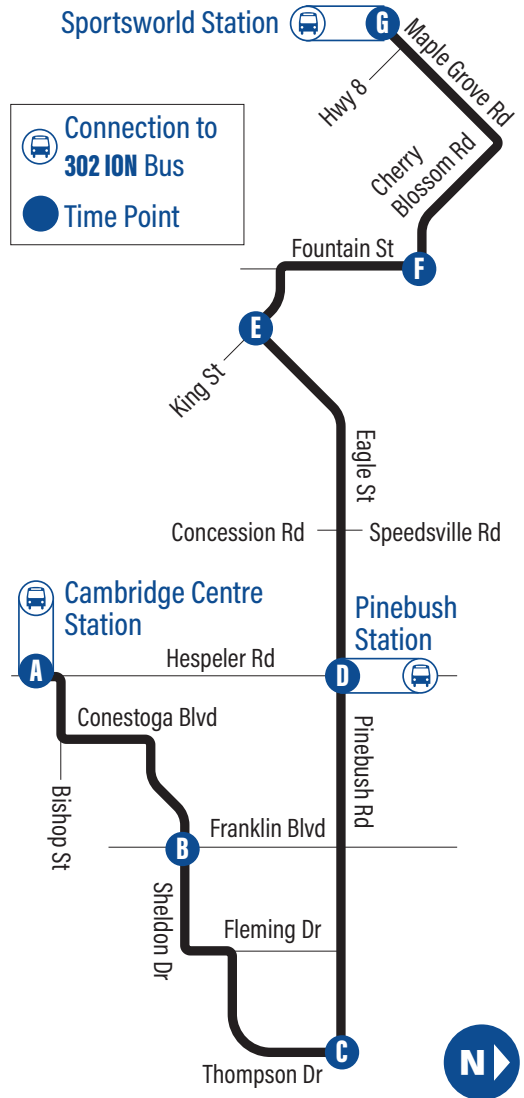

For the most current bus stop listing, visit www.grt.ca

Eagle-Pinebush

67

Effective: January 3, 2022

easyGo

519-585-7555 www.grt.ca TTY: 519-575-4608
Text: 57555 & key in your bus stop number

Monday to Friday Schedule

to Sportsworld Station

Depart   Arrive

 Cambridge Centre Station	 Sheldon / Franklin	 Pinebush / Tyler	 Pinebush Station	 King / Eagle	 Cherry Blossom / Fountain	 Sportsworld Station
A	B	C	D	E	F	G
6:05	6:11	6:16	5:52	6:00	6:04	6:09
6:35	6:41	6:46	6:22	6:30	6:33	6:37
7:04	7:10	7:15	6:52	7:00	7:04	7:09
7:34	7:40	7:45	7:21	7:30	7:34	7:39
8:04	8:10	8:15	7:51	8:00	8:04	8:09
8:34	8:40	8:45	8:21	8:30	8:34	8:39
			8:51	9:00	9:04	9:09
2:02	2:08	2:12	2:18	2:26	2:32	2:38
2:32	2:38	2:42	2:48	2:56	3:02	3:08
3:02	3:08	3:12	3:18	3:26	3:32	3:38
3:32	3:38	3:42	3:48	3:56	4:02	4:08
4:02	4:08	4:12	4:18	4:26	4:32	4:38
4:32	4:38	4:42	4:48	4:56	5:02	5:08
5:02	5:08	5:12	5:18	5:26	5:32	5:38
5:32	5:38	5:42	5:48	5:56	6:02	6:08
10:10	10:16	10:20	10:25	10:32	10:36	10:41
10:40	10:46	10:50	10:55	11:02	11:06	11:11
11:10	11:16	11:20	11:25	11:32	11:36	11:41