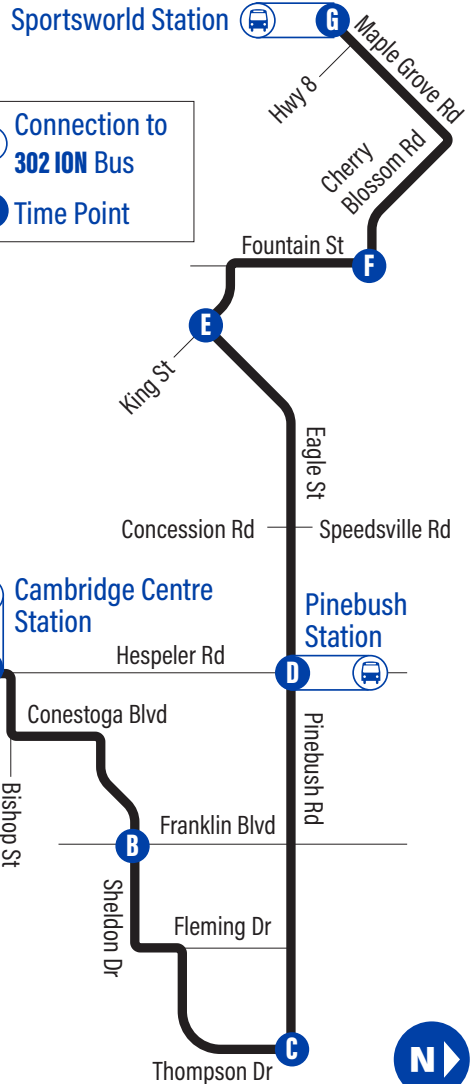

to Cambridge Centre Station

G Sportsworld Station	1572
Maple Grove / Cherry Blossom	3939
Cherry Blossom / Barnes	2310
Cherry Blossom / Saltsman	3940
F Cherry Blossom / Fountain	2312
Fountain / Comdev Soccer Field	3941
Fountain / Marmel	3942
King / Fountain	1584
E Eagle / King	2393
Eagle / Laurel	1289
Eagle / Arlington	1290
Eagle / Concession	2650
Eagle / Providence	2791
Eagle / Industrial	2792
D Pinebush Station (West Side)	1325
Pinebush Station (East Side)	3600
55 Pinebush Rd.	2647
Pinebush / Conestoga	1326
Pinebush / High Ridge	1327
Pinebush / Wayne	3543
Pinebush / Franklin	3514
Pinebush / Balmoral	1329
355 Pinebush Rd.	1330
Pinebush / Fleming	1331
C Pinebush / Thompson	3989
505 Thompson Dr.	3988
Thompson / Lingard	3987
Fleming / Thompson	1332
Fleming / Sheldon	1333
Sheldon / Thompson	3546
Sheldon / Balmoral	1335
B Sheldon / Franklin	1336
180 Sheldon Dr.	3547
Sheldon / Wolseley	1337
Sheldon / Corydon	1338
Conestoga / Sheldon	1339
500 Conestoga Blvd.	1340
Bishop / Conestoga	4147
Bishop / Collier Macmillan	1320
A Cambridge Centre Station	1066

For the most current bus stop listing, visit www.grt.ca

Eagle-Pinebush

67

Effective: May 2, 2022

Connection to 302 ION Bus
Time Point

519-585-7555 www.grt.ca TTY: 519-575-4608
Text: 57555 & key in your bus stop number