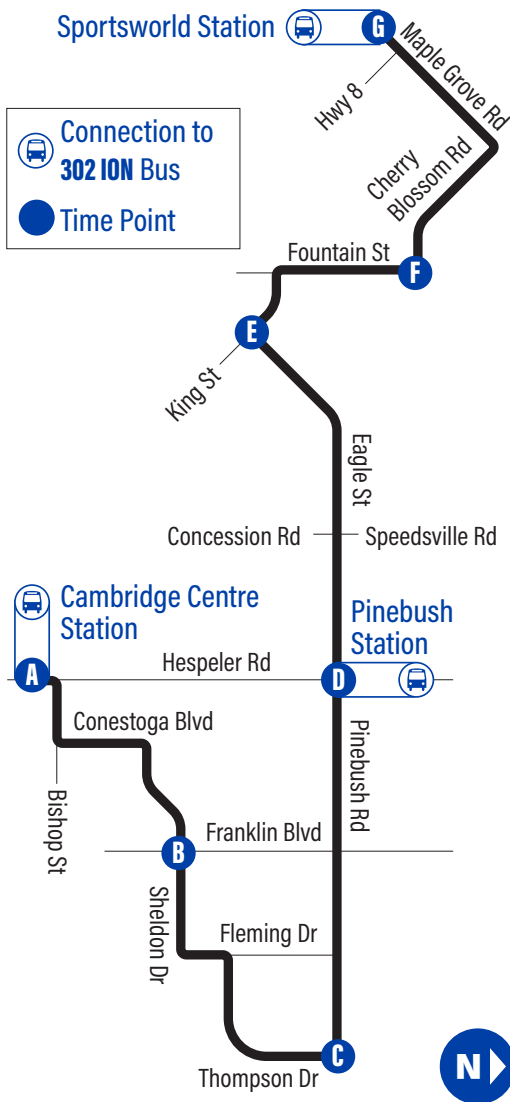

For the most current bus stop listing, visit www.grt.ca

Eagle-Pinebush

67

Effective: September 5, 2022

easyGO

519-585-7555 www.grt.ca TTY: 519-575-4608
Text: 57555 & key in your bus stop number

Monday to Friday Schedule

to Sportsworld Station

Depart   Arrive

 Cambridge Centre Station	 Sheldon / Franklin	 Pinebush / Tyler	 Pinebush Station	 King / Eagle	 Cherry Blossom / Fountain	 Sportsworld Station
A	B	C	D	E	F	G
6:05	6:11	6:16	5:52	6:01	6:05	6:10
6:35	6:41	6:46	6:22	6:31	6:35	6:40
7:05	7:11	7:16	6:52	7:01	7:05	7:10
7:35	7:41	7:46	7:22	7:31	7:35	7:40
8:05	8:11	8:16	7:52	8:01	8:05	8:10
8:35	8:41	8:46	8:22	8:31	8:35	8:40
			8:52	9:01	9:05	9:10
2:01	2:08	2:12	2:19	2:28	2:33	2:38
2:31	2:38	2:42	2:49	2:58	3:03	3:08
3:01	3:08	3:12	3:19	3:28	3:33	3:38
3:31	3:38	3:42	3:49	3:58	4:03	4:08
4:01	4:08	4:12	4:19	4:28	4:33	4:38
4:31	4:38	4:42	4:49	4:58	5:03	5:08
5:01	5:08	5:12	5:19	5:28	5:33	5:38
5:31	5:38	5:42	5:49	5:58	6:02	6:06
10:10	10:16	10:20	10:25	10:32	10:36	10:41
10:40	10:46	10:50	10:55	11:02	11:06	11:11
11:10	11:16	11:20	11:25	11:32	11:36	11:41