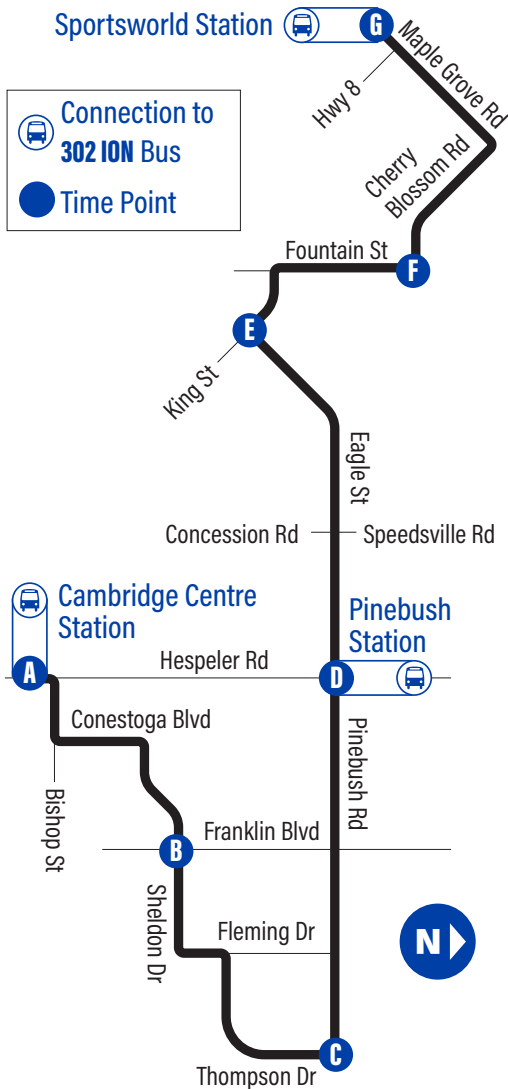

E King / Eagle 1627

King / Fountain	1628
Fountain / Marmel	3934
Fountain / Comdev Soccer Dome	3742

F Cherry Blossom / Fountain 3935

Cherry Blossom / Saltsman	3936
Cherry Blossom / Barnes	3937
Maple Grove / Cherry Blossom	2318

G Sportsworld Station 1572

A Cambridge Centre Station 1067

For the most current bus stop listing, visit www.grt.ca

to Cambridge Centre Station

G Sportsworld Station 1572

Maple Grove / Cherry Blossom	3939
Cherry Blossom / Barnes	2310
Cherry Blossom / Saltsman	3940

F Cherry Blossom / Fountain 2312

Fountain / Comdev Soccer Field	3941
Fountain / Marmel	3942
King / Fountain	1584

E Eagle / King 2393

Eagle / Laurel	1289
Eagle / Arlington	1290
Eagle / Concession	2650
Eagle / Providence	2791
Eagle / Industrial	2792

D Pinebush Station (West Side) 1325

Pinebush Station (East Side)	3600
55 Pinebush Rd.	2647
Pinebush / Conestoga	1326
Pinebush / High Ridge	1327
Pinebush / Wayne	3543
Pinebush / Franklin	3514
Pinebush / Balmoral	1329
355 Pinebush Rd.	1330
Pinebush / Fleming	1331

C Pinebush / Thompson 3989

505 Thompson Dr.	3988
Thompson / Lingard	3987
Fleming / Thompson	1332
Fleming / Sheldon	1333
Sheldon / Thompson	3546
Sheldon / Balmoral	1335

B Sheldon / Franklin 1336

180 Sheldon Dr.	3547
Sheldon / Wolseley	1337
Sheldon / Corydon	1338
Conestoga / Sheldon	1339
500 Conestoga Blvd.	1340
Bishop / Conestoga	4147
Bishop / Collier Macmillan	1320

A Cambridge Centre Station 1067

A Cambridge Centre Station 1067

Connection to 302 ION Bus

Time Point