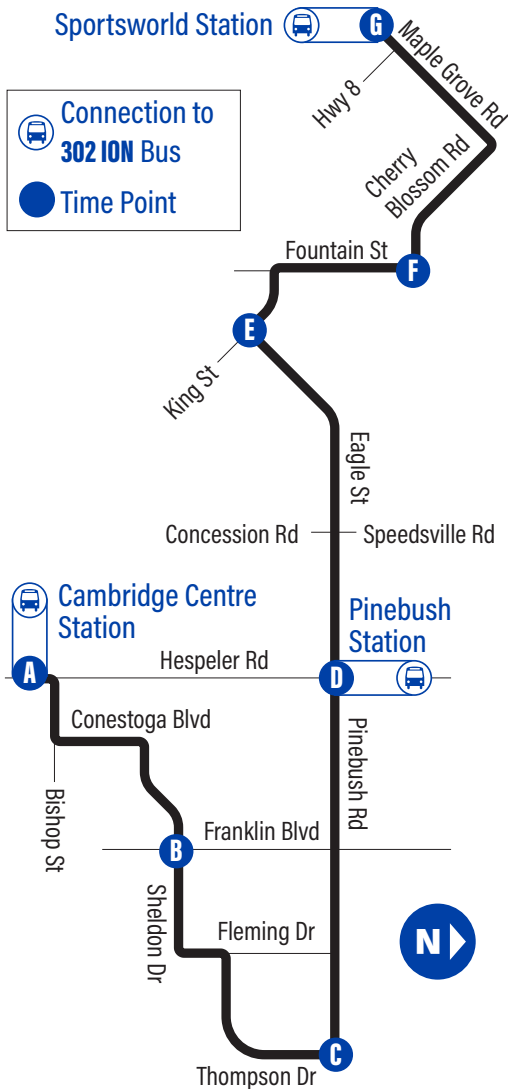

E King / Eagle 1627

King / Fountain	1628
Fountain / Marmel	3934
Fountain / Comdev Soccer Dome	3742

F Cherry Blossom / Fountain 3935

Cherry Blossom / Saltsman	3936
Cherry Blossom / Barnes	3937
Maple Grove / Cherry Blossom	2318

G Sportsworld Station 1572

A Cambridge Centre Station 1066

For the most current bus stop listing, visit www.grt.ca

to Cambridge Centre Station

G Sportsworld Station 1572

Maple Grove / Cherry Blossom	3939
Cherry Blossom / Barnes	2310
Cherry Blossom / Saltsman	3940

F Cherry Blossom / Fountain 2312

Fountain / Comdev Soccer Field	3941
Fountain / Marmel	3942
King / Fountain	1584

E Eagle / King 2393

Eagle / Laurel	1289
Eagle / Arlington	1290
Eagle / Concession	2650
Eagle / Providence	2791
Eagle / Industrial	2792

D Pinebush Station (West Side) 1325

Pinebush Station (East Side)	3600
55 Pinebush Rd.	2647
Pinebush / Conestoga	1326
Pinebush / High Ridge	1327
Pinebush / Wayne	3543
Pinebush / Franklin	3514
Pinebush / Balmoral	1329
355 Pinebush Rd.	1330
Pinebush / Fleming	1331

C Pinebush / Thompson 3989

505 Thompson Dr.	3988
Thompson / Lingard	3987
Fleming / Thompson	1332
Fleming / Sheldon	1333
Sheldon / Thompson	3546
Sheldon / Balmoral	1335

B Sheldon / Franklin 1336

180 Sheldon Dr.	3547
Sheldon / Wolseley	1337
Sheldon / Corydon	1338
Conestoga / Sheldon	1339
500 Conestoga Blvd.	1340
Bishop / Conestoga	4147
Bishop / Collier Macmillan	1320

A Cambridge Centre Station 1066

A Cambridge Centre Station 1066

easyGO

519-585-7555 www.grt.ca TTY: 519-575-4608
Text: 57555 & key in your bus stop number