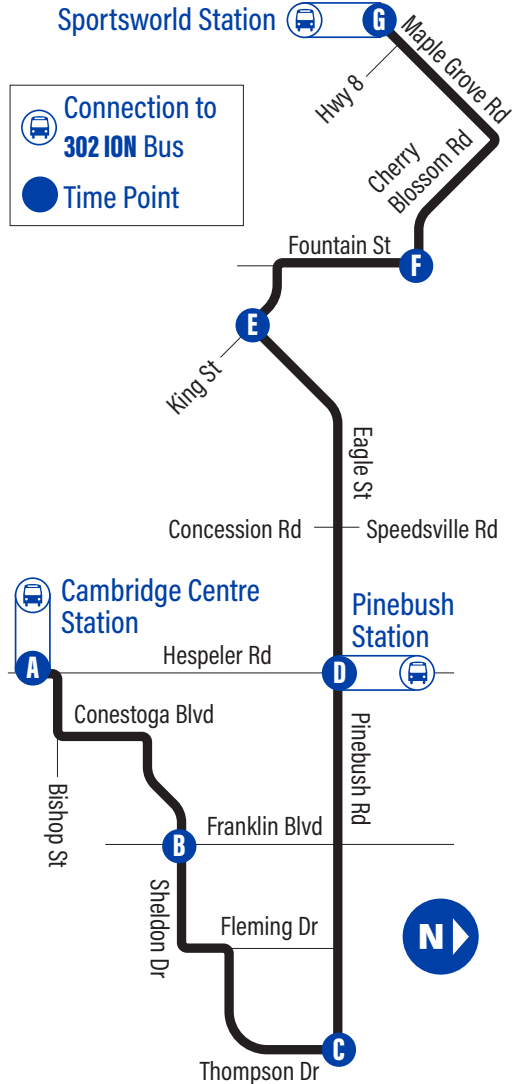

G Sportsworld Station 1572

Bishop / Collier Macmillan 1320

A Cambridge Centre Station 1066

A Cambridge Centre Station 1066

Eagle-Pinebush

GRT
GRAND RIVER TRANSIT

67

Effective: January 8, 2024

Sportsworld Station **G** Maple Grove Rd

Connection to 302 ION Bus

Time Point

easyGo

519-585-7555

www.grt.ca

TTY: 519-575-4608

Text: 57555 & key in your bus stop number

For the most current bus stop listing, visit www.grt.ca

Monday to Friday Schedule

to Sportsworld Station

Depart >>>

>>> Arrive

 Cambridge Centre Station	Sheldon / Franklin	Pinebush / Tyler	 Pinebush Station	King / Eagle	Cherry Blossom / Fountain	 Sportsworld Station
A	B	C	D	E	F	G
6:05	6:11	6:16	5:52	6:01	6:05	6:10
6:35	6:41	6:46	6:22	6:31	6:35	6:40
7:05	7:11	7:16	6:52	7:01	7:05	7:10
7:35	7:41	7:46	7:23	7:32	7:36	7:41
8:05	8:11	8:16	7:52	8:01	8:05	8:10
8:35	8:41	8:46	8:22	8:31	8:35	8:40
			8:52	9:01	9:05	9:10
2:04	2:11	2:15	2:22	2:31	2:36	2:41
2:34	2:41	2:45	2:52	3:01	3:06	3:11
3:04	3:11	3:15	3:22	3:31	3:36	3:41
3:34	3:41	3:45	3:52	4:01	4:06	4:11
4:04	4:11	4:15	4:22	4:31	4:36	4:41
4:34	4:41	4:45	4:52	5:01	5:06	5:11
5:04	5:11	5:15	5:22	5:31	5:36	5:41
5:34	5:41	5:45	5:52	6:01	6:05	6:09
10:10	10:16	10:20	10:25	10:32	10:36	10:41
10:40	10:46	10:50	10:55	11:02	11:06	11:11
11:10	11:16	11:20	11:25	11:32	11:36	11:41