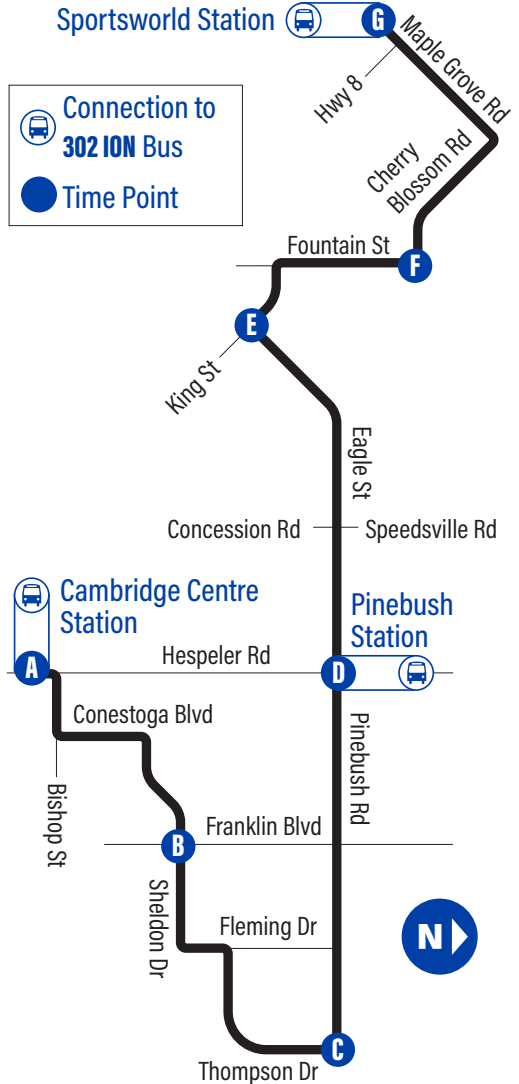

Eagle-Pinebush

GRT
GRAND RIVER TRANSIT

67

Effective: May 6, 2024

Sportsworld Station **G** Maple Grove Rd

Connection to 302 ION Bus
 Time Point

easyGO

519-585-7555

www.grt.ca

TTY: 519-575-4608

Text: 57555 & key in your bus stop number

Monday to Friday Schedule

to Sportsworld Station

Depart   Arrive

 Cambridge Centre Station	Sheldon / Franklin	Pinebush / Tyler	Pinebush Station	King / Eagle	Cherry Blossom / Fountain	Sportsworld Station
A	B	C	D	E	F	G
6:05	6:11	6:16	5:54	6:01	6:06	6:11
6:35	6:41	6:46	6:24	6:31	6:36	6:41
7:05	7:11	7:16	6:54	7:01	7:06	7:11
7:35	7:41	7:46	7:24	7:31	7:36	7:41
8:05	8:11	8:16	7:54	8:01	8:06	8:11
8:35	8:41	8:46	8:24	8:31	8:36	8:41
8:35	8:41	8:46	8:54	9:01	9:06	9:11
2:00	2:07	2:12	2:21	2:28	2:35	2:41
2:30	2:37	2:42	2:51	2:58	3:05	3:11
3:00	3:07	3:12	3:21	3:28	3:35	3:41
3:30	3:37	3:42	3:51	3:58	4:05	4:11
4:00	4:07	4:12	4:21	4:28	4:35	4:41
4:30	4:37	4:42	4:51	4:58	5:05	5:11
5:00	5:07	5:12	5:21	5:28	5:35	5:41
5:30	5:37	5:42	5:51	5:58	6:05	6:11
10:05	10:11	10:16	10:24	10:31	10:37	10:41
10:35	10:41	10:46	10:54	11:01	11:07	11:11
11:05	11:11	11:16	11:24	11:31	11:37	11:41

to Cambridge Centre Station

Depart   Arrive

 Sportsworld Station	Cherry Blossom / Fountain	Eagle / King	Pinebush Station	Pinebush / Thompson	Sheldon / Franklin	Cambridge Centre Station
G	F	E	D	C	B	A
6:15	6:21	6:26	6:33	6:40	6:45	6:52
6:45	6:51	6:56	7:03	7:10	7:15	7:22
7:15	7:21	7:26	7:33	7:40	7:45	7:52
7:45	7:51	7:56	8:03	8:10	8:15	8:22
8:15	8:21	8:26	8:33	8:40	8:45	8:52
8:45	8:51	8:56	9:03	9:10	9:15	9:22
2:15	2:21	2:27	2:36	2:43	2:48	2:54
2:45	2:51	2:57	3:06	3:13	3:18	3:24
3:15	3:21	3:27	3:36	3:43	3:48	3:54
3:45	3:51	3:57	4:06	4:13	4:18	4:24
4:15	4:21	4:27	4:36	4:43	4:48	4:54
4:45	4:51	4:57	5:06	5:13	5:18	5:24
5:15	5:21	5:27	5:36	5:43	5:48	5:54
5:45	5:51	5:57	6:06	6:13	6:18	6:24
10:20	10:25	10:30	10:37	10:43	10:48	10:54
10:50	10:55	11:00	11:07	11:13	11:18	11:24
11:20	11:25	11:30	11:37	11:43	11:48	11:54