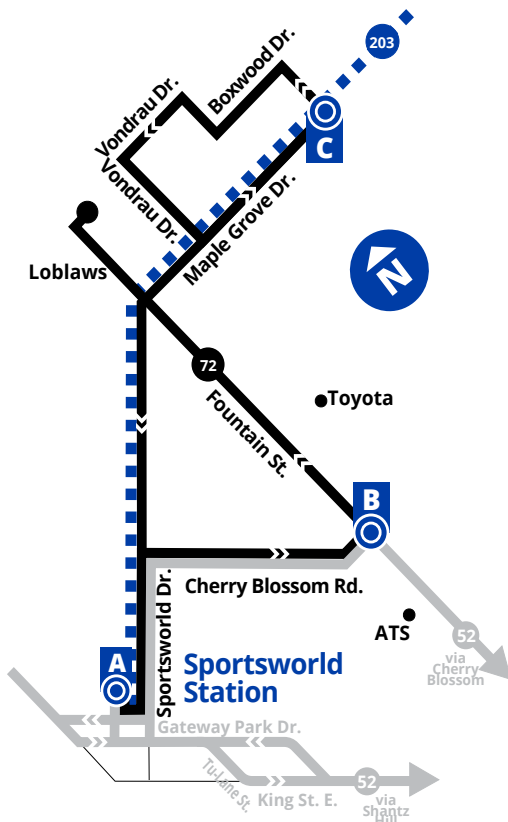

Fountain / Toyota Gate 2 **2315**

Fountain / Maple Grove **1036**

Maple Grove / Vondrau **3849**

C Boxwood / Maple Grove 3646

Boxwood / Vondrau **3647**

Vondrau / 90 Block **1169**

Vondrau / Boxwood **3648**

Vondrau / Maple Grove **3649**

Loblaws **2316**

Maple Grove / Fountain **2317**

Maple Grove / Saltsman **3531**

Maple Grove /Cherry Blossom **2318**

A Sportsworld Station 1572

Cherry Blossom

Route

72

Effective: September 3, 2018

Map Legend	
	Route Direction
	Cross Street
	Time Point
	Transit Terminal

GRT makes taking transit easy!

1. Online Trip Planner:
www.grt.ca
2. Next Bus Text: get information on the next bus times sent to your phone (does not apply to Flex Stops)
Text 57555 + (4 digit bus stop #)
3. Next Bus Call: call to hear the next bus times for your stop (does not apply to Flex Stops)
519-585-7555
4. EasyGO Mobile: GRT's official mobile application for real-time bus departure information
Available on Android, Blackberry, iOS & Windows App Stores
5. EasyGO Real-Time Desktop Map: plan trips by seeing and click on different routes and stops
www.grt.ca

Weekdays Only (No Saturday/Sunday/Holiday Service)			
Sportsworld Station (Depart)	Cherry Blossom/ Fountain	Maple Grove / Boxwood	Sportsworld Station (Arrive)
A	B	C	A
6:15		6:20	6:29
6:30	6:35	6:40	6:50
7:00	7:05	7:10	7:20
7:30	7:35	7:40	7:50
8:00	8:05	8:10	8:20
8:30	8:35	8:40	8:50
9:00	9:05	9:10	9:20
2:00	2:05	2:10	2:20
2:32	2:37	2:42	2:53
3:02	3:07	3:12	3:23
3:32	3:37	3:42	3:53
4:02	4:07	4:12	4:23
4:32	4:37	4:42	4:53
5:02	5:07	5:12	5:23
5:32	5:37	5:42	5:53