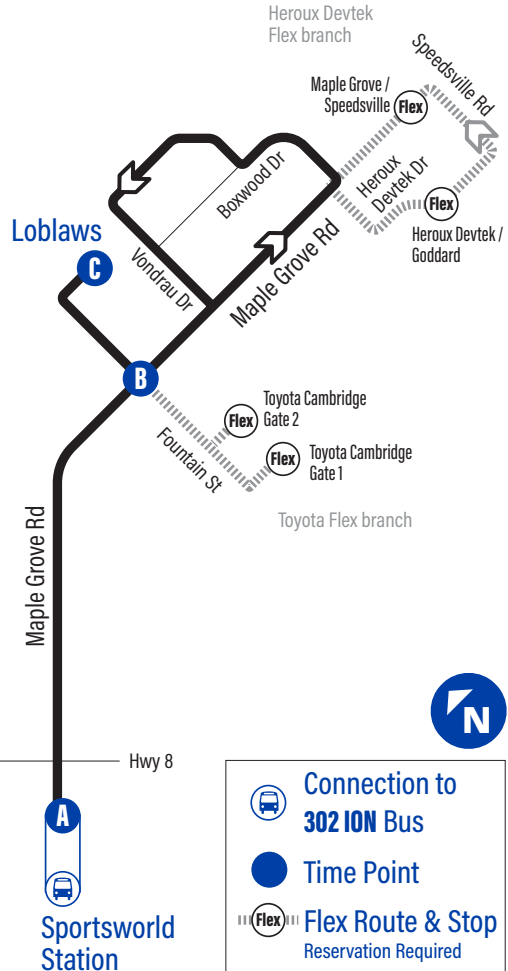

Bus Stops

Regular Stops

A Sportsworld Station	1572
Maple Grove / Cherry Blossom	1288
Maple Grove / Saltsman	1287
B Maple Grove / Fountain	1036
Maple Grove / Vondrau	3849
Boxwood / Maple Grove	3646
Boxwood / Vondrau	3647
90 Vondrau Dr	1169
Vondrau / Boxwood	3648
Maple Grove / Boxwood	3649
Maple Grove / Fountain (East Side)	1035
C Loblaws Distribution Centre	2316
Maple Grove / Fountain (West Side)	2317
Maple Grove / Saltsman	3531
Maple Grove / Cherry Blossom	2318
A Sportsworld Station	1572

Flex Stops

Flex stops can be booked at any time using one of the following options:

1. Visit grt.ca/72flex
2. Phone 519-585-7555 option '5'

Flex Stops (by reservation only)

Toyota Branch

Toyota Cambridge Gate 2	7137
Toyota Cambridge Gate 1	7139

Heroux Devtek Branch

Heroux Devtek / Goddard	7138
Maple Grove / Speedsville	7140

Boxwood

GRT
GRAND RIVER TRANSIT

72

Effective: January 6, 2020

For the most current bus stop listing, visit www.grt.ca

easyGo

519-585-7555 www.grt.ca TTY: 519-575-4608
Text: 57555 & key in your bus stop number