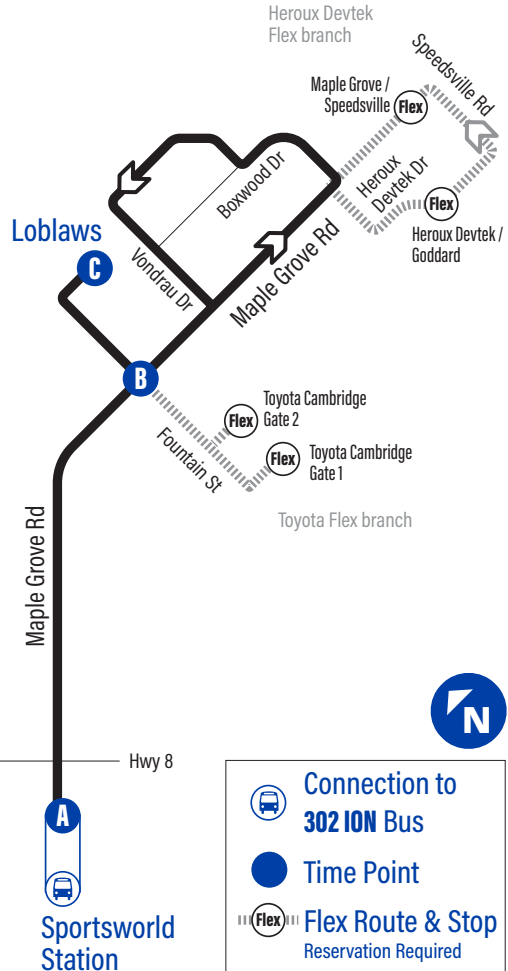

Bus Stops

Regular Stops

A Sportsworld Station	1572
Maple Grove / Cherry Blossom	1288
Maple Grove / Saltsman	1287
B Maple Grove / Fountain	1036
Maple Grove / Vondrau	3849
Boxwood / Maple Grove	3646
Boxwood / Vondrau	3647
90 Vondrau Dr	1169
Vondrau / Boxwood	3648
Maple Grove / Boxwood	3649
Maple Grove / Fountain (East Side)	1035
C Loblaws Distribution Centre	2316
Maple Grove / Fountain (West Side)	2317
Maple Grove / Saltsman	3531
Maple Grove / Cherry Blossom	2318
A Sportsworld Station	1572

Heroux Devtek Branch

Heroux Devtek / Goddard	7138
Maple Grove / Speedsville	7140

Boxwood

GRT
GRAND RIVER TRANSIT

72

Effective: June 22, 2020

Connection to 302 ION Bus

Time Point

Flex Route & Stop
Reservation Required

For the most current bus stop listing, visit www.grt.ca

easyGo

519-585-7555 www.grt.ca TTY: 519-575-4608
Text: 57555 & key in your bus stop number

EasyGO makes taking transit easy!

Monday to Friday Schedule

Sportsworld Station A	Maple Grove / Fountain B	Toyota (Gate 1/Gate 2) Flex	Heroux Devtek / Goddard Flex	Loblaws Distribution Centre C	Sportsworld Station A
5:48	-	5:57	-	-	6:04
6:10	6:15	F	F	6:27	6:34
6:38	6:43	F	F	6:52	6:59
7:02	7:07	F	F	7:19	7:26
7:30	7:35	F	F	7:47	7:54
8:00	8:05	F	F	8:17	8:24
8:30	8:35	F	F	8:47	8:54
2:00	2:05	F	F	2:18	2:26
2:30	2:35	F	F	2:48	2:56
3:00	3:05	F	F	3:18	3:26
3:30	3:35	F	F	3:48	3:56
3:59	4:03	F	-	4:22	4:30
4:32	4:37	F	F	4:50	4:58
5:00	5:05	F	F	5:18	5:26
5:30	5:35	F	F	5:48	5:56
10:15	10:20	F	F	10:31	10:37
10:50	10:56	F	F	11:07	11:13
11:15	11:20	F	F	11:32	11:38