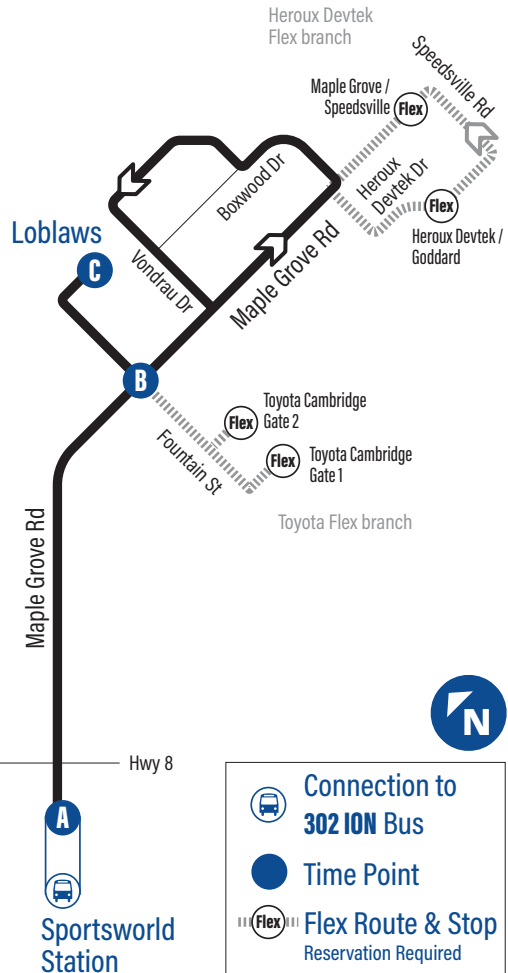

Bus Stops

Regular Stops

A Sportsworld Station	1572
Maple Grove / Cherry Blossom	1288
Maple Grove / Saltsman	1287
B Maple Grove / Fountain	1036
Maple Grove / Vondrau	3849
Boxwood / Maple Grove	3646
Boxwood / Vondrau	3647
90 Vondrau Dr	1169
Vondrau / Boxwood	3648
Maple Grove / Boxwood	3649
Maple Grove / Fountain (East Side)	1035
C Loblaws Distribution Centre	2316
Maple Grove / Fountain (West Side)	2317
Maple Grove / Saltsman	3531
Maple Grove / Cherry Blossom	2318
A Sportsworld Station	1572

Flex Stops

Flex stops can be booked at any time using one of the following options:

1. Visit grt.ca/72flex
2. Phone 519-585-7555 option '5'

Flex Stops (by reservation only)

Toyota Branch

Toyota Cambridge Gate 2	7137
Toyota Cambridge Gate 1	7139

Heroux Devtek Branch

Heroux Devtek / Goddard	7138
Maple Grove / Speedsville	7140

Boxwood

GRT
GRAND RIVER TRANSIT

72

Effective: September 6, 2021

easyGO

For the most current bus stop listing, visit www.grt.ca

519-585-7555 www.grt.ca TTY: 519-575-4608
Text: 57555 & key in your bus stop number