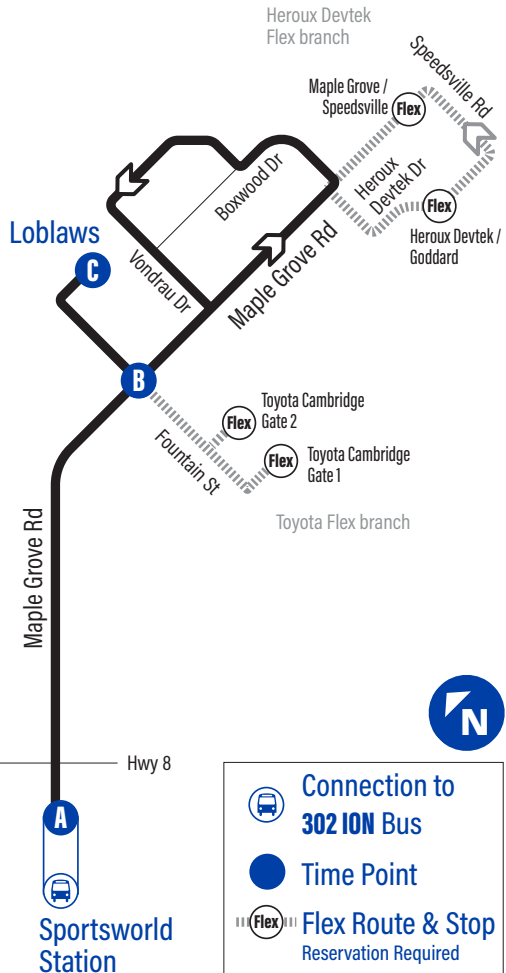

Bus Stops

Regular Stops

A Sportsworld Station	1572
Maple Grove / Cherry Blossom	1288
Maple Grove / Saltsman	1287
B Maple Grove / Fountain	1036
Maple Grove / Vondrau	3849
Boxwood / Maple Grove	3646
Boxwood / Vondrau	3647
90 Vondrau Dr	1169
Vondrau / Boxwood	3648
Maple Grove / Boxwood	3649
Maple Grove / Fountain (East Side)	1035
C Loblaws Distribution Centre	2316
Maple Grove / Fountain (West Side)	2317
Maple Grove / Saltsman	3531
Maple Grove / Cherry Blossom	2318
A Sportsworld Station	1572

Heroux Devtek Branch

Heroux Devtek / Goddard	7138
Maple Grove / Speedsville	7140

Boxwood

GRT
GRAND RIVER TRANSIT

72

Effective: September 5, 2022

For the most current bus stop listing, visit www.grt.ca

easyGo

Monday to Friday Schedule

Sportsworld Station A	Maple Grove / Fountain B	Toyota (Gate 1 / Gate 2) Flex	Loblaws	Maple Grove / Vondreau	Maple Grove / Boxwood	Heroux-Devtek / Goddard Flex	Loblaws Distribution Centre C	Sportsworld Station A
5:48		5:57				-		6:04
6:10	6:15	F	6:23			F	6:27	6:34
6:38	6:43	F	6:51			F	6:52	6:59
6:39	6:43	F		6:50		F		
7:05	7:10	F	7:18			F	7:19	7:26
7:32	7:37	F	7:45			F	7:47	7:54
8:02	8:07	F	8:15			F	8:17	8:24
8:32	8:37		8:45				8:47	8:54
2:04	2:09	F	2:17			F	2:19	2:27
2:34	2:39	F	2:47			F	2:49	2:57
3:04	3:09	F	3:17			F	3:19	3:27
3:34	3:39	F	3:47			-	3:49	3:57
4:04	4:09	F	4:17			F	4:19	4:27
4:34	4:39	F	4:47			F	4:49	4:57
5:04	5:09	F	5:17			F	5:19	5:27
5:34	5:39		5:47				5:49	5:57
10:18	10:23	F	10:31			F	10:31	10:36
10:50	10:56	F	11:03			F	11:06	11:11
					11:04			11:12
11:15	11:20	F	11:28			F	11:32	11:37

F	Flex Stop available on this trip - reservation required
00:00	Express trip to Toyota
00:00	Morning special - Starts at Fairway Station at 6:28 a.m., continues on Route 72 from Sportsworld, to Maple Grove and Vondreau
00:00	Evening special - Starts from Boxwood and Maple Grove to Sportsworld Station