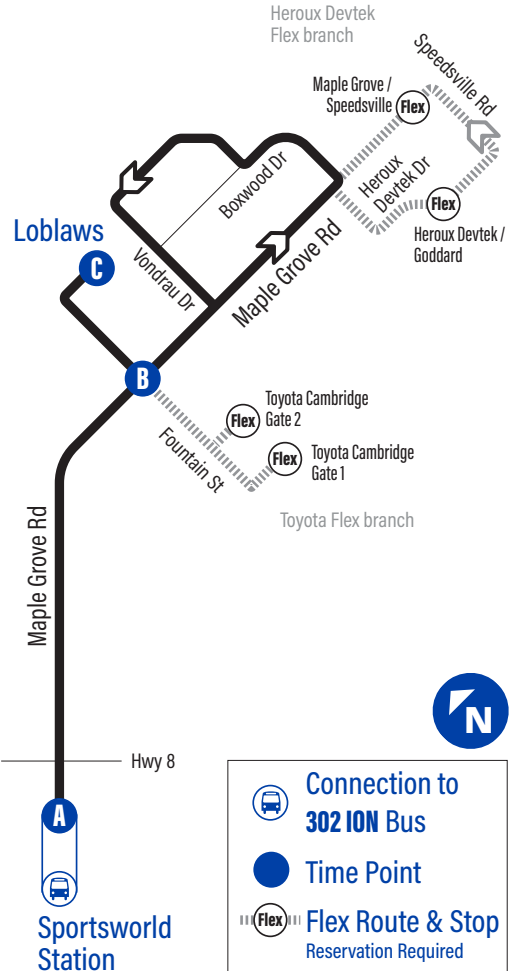

Bus Stops

Regular Stops

A Sportsworld Station	1572
Maple Grove / Cherry Blossom	1288
Maple Grove / Saltsman	1287
B Maple Grove / Fountain	1036
Maple Grove / Vondrau	3849
Boxwood / Maple Grove	3646
Boxwood / Vondrau	3647
90 Vondrau Dr	1169
Vondrau / Boxwood	3648
Maple Grove / Boxwood	3649
Maple Grove / Fountain (East Side)	1035
C Loblaws Distribution Centre	2316
Maple Grove / Fountain (West Side)	2317
Maple Grove / Saltsman	3531
Maple Grove / Cherry Blossom	2318
A Sportsworld Station	1572

Heroux Devtek Branch

Heroux Devtek / Goddard	7138
Maple Grove / Speedsville	7140

Boxwood

GRT
GRAND RIVER TRANSIT

72

Effective: September 4, 2023

For the most current bus stop listing, visit www.grt.ca

easyGo

Monday to Friday Schedule

Sportsworld Station	Maple Grove / Fountain	Toyota (Gate 1 / Gate 2)	Loblaws	Maple Grove / Vondreau	Maple Grove / Boxwood	Heroux-Devtek / Goddard	Loblaws Distribution Centre	Sportsworld Station
A	B	Flex				Flex	C	A
5:48		5:57				-		6:04
6:10	6:15	F	6:24			F	6:27	6:35
6:40	6:44			6:51				
6:40	6:45	F	6:54			F	6:54	7:02
7:05	7:10	F	7:19			F	7:19	7:27
7:32	7:37	F	7:46			F	7:47	7:55
8:02	8:07	F	8:16			F	8:17	8:25
8:32	8:37	F	8:46			F	8:47	8:55
2:04	2:09	F	2:18			F	2:19	2:29
2:34	2:39	F	2:48			F	2:49	2:59
3:04	3:09	F	3:18			F	3:19	3:29
3:34	3:39	F	3:48			F	3:49	3:59
4:04	4:09	F	4:18			F	4:19	4:29
4:34	4:39	F	4:48			F	4:49	4:59
5:04	5:09	F	5:18			F	5:19	5:29
5:34	5:39	F	5:48			F	5:49	5:59
10:18	10:23	F	10:32			F	10:32	10:38
10:50	10:56	F	11:04			F	11:06	11:12
					11:04			11:12
11:15	11:20	F	11:29			F	11:32	11:38

F	Flex Stop available on this trip - reservation required
00:00	Express trip to Toyota
00:00	Morning special - Starts at Fairway Station at 6:28 a.m., continues on Route 72 from Sportsworld, to Maple Grove and Vondreau
00:00	Evening special - Starts from Boxwood and Maple Grove to Sportsworld Station