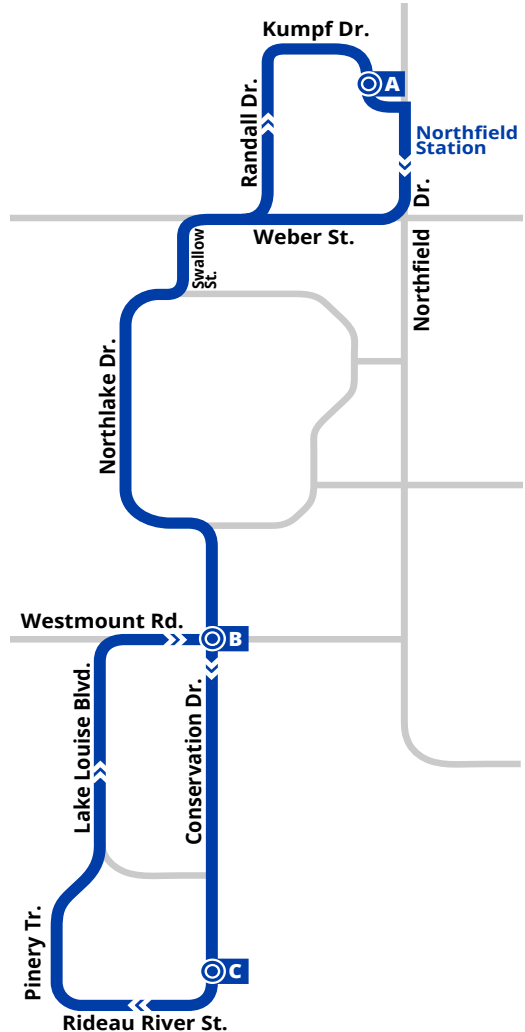

# Bus Stops

TO Rideau River	TO Northfield Station
--------------------	--------------------------

<b>A</b> Kumpf/ Northfield <b>3323</b>	<b>C</b> Conservation / Rideau River <b>3408</b>
Northfield / Kumpf <b>1256</b>	Pinery / Rideau River <b>3409</b>
Northfield / Parkside <b>1135</b>	Pinery / Conservation <b>3444</b>
Weber / Parkside <b>2068</b>	Lake Louise / Glacier <b>2077</b>
Weber / Golden Eagle <b>3326</b>	Lake Louise / Osprey <b>2078</b>
Weber / Randall <b>3327</b>	<b>B</b> Conservation / Westmount <b>2079</b>
Swallow / Weber <b>3328</b>	Northlake / Conservation <b>2080</b>
Northlake / Black Forest <b>2069</b>	Northlake / Twinflower <b>2081</b>
Northlake / Fern <b>2070</b>	Northlake / Monarch <b>2082</b>
Northlake / Twinflower <b>2071</b>	Northlake / Black Forest <b>2083</b>
Northlake / Burning Bush <b>2072</b>	Swallow / Weber <b>3318</b>
Northlake / Conservation <b>2073</b>	Randall / Weber <b>3319</b>
<b>B</b> Conservation / Westmount <b>2074</b>	Randall / Conrad <b>3320</b>
Conservation / Coldstream <b>2075</b>	Randall / Kumpf <b>3321</b>
Conservation / Waterton <b>3745</b>	Kumpf / 580s Block <b>3322</b>
Conservation / Lake Louise <b>3407</b>	<b>A</b> Kumpf/ Northfield <b>3323</b>
<b>C</b> Conservation / Rideau River <b>3408</b>	

# Route 73

Effective: September 3, 2018

For the most current bus stop listing, visit [www.grt.ca](http://www.grt.ca)

519-585-7555 [www.grt.ca](http://www.grt.ca) TTY: 519-575-4608  
Text: 57555 & key in your bus stop number