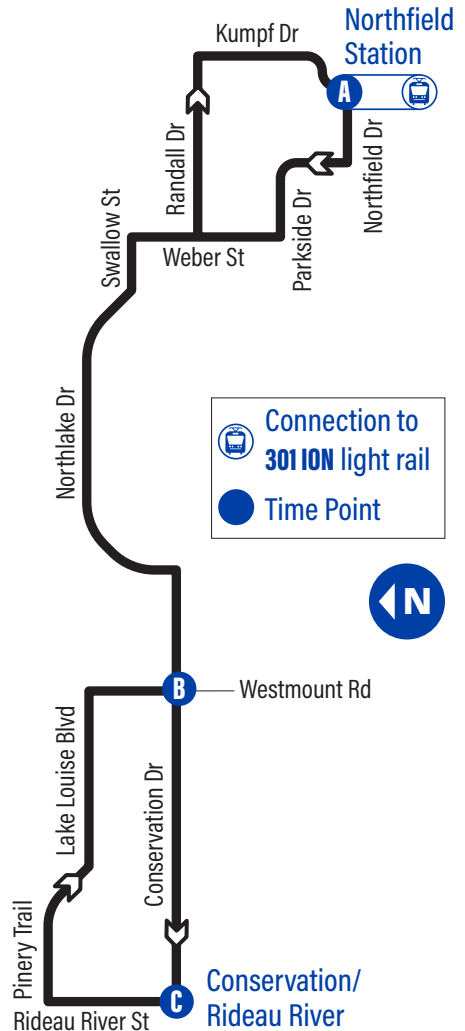

EasyGO makes taking transit easy

1. Online Trip Planner:
www.grt.ca
2. Next Bus Text: get information on the next bus times sent to your phone (does not apply to Flex Stops)
Text 57555 + (4 digit bus stop #)
3. Next Bus Call: call to hear the next bus times for your stop (does not apply to Flex Stops)
519-585-7555
4. EasyGO Mobile: GRT's official mobile application for real-time bus departure information
Available on Android, BlackBerry, iOS & Windows App Stores
5. EasyGO Real-Time Desktop Map: plan trips by seeing and click on different routes and stops
www.grt.ca

 **Northlake**

GRT
GRAND RIVER TRANSIT

73

Effective: June 24, 2019

 **easyGO** 

519-585-7555 www.grt.ca TTY: 519-575-4608
Text: 57555 & key in your bus stop number

Monday to Friday Schedule

to Conservation/Rideau River		
Depart >>>		>>> Arrive
		
Northfield Station	Conservation / Westmount	Conservation / Rideau River
A	B	C
6:30	6:39	6:41
7:00	7:09	7:11
7:30	7:39	7:41
8:00	8:09	8:11
8:30	8:39	8:41
9:00	9:09	9:11
2:45	2:54	2:56
3:15	3:24	3:26
3:45	3:54	3:56
4:15	4:24	4:26
4:45	4:54	4:56
5:15	5:24	5:26
5:45	5:54	5:56
6:15	6:24	6:26

to Northfield Station		
Depart >>>		>>> Arrive
		
Conservation / Rideau River	Conservation / Westmount	Northfield Station
C	B	A
6:11	6:17	6:27
6:41	6:47	6:57
7:11	7:17	7:27
7:41	7:47	7:57
8:11	8:17	8:27
8:41	8:47	8:57
9:11	9:17	9:27
2:56	3:02	3:12
3:26	3:32	3:42
3:56	4:02	4:12
4:26	4:32	4:42
4:56	5:02	5:12
5:26	5:32	5:42
5:56	6:02	6:12
6:26	6:32	6:42