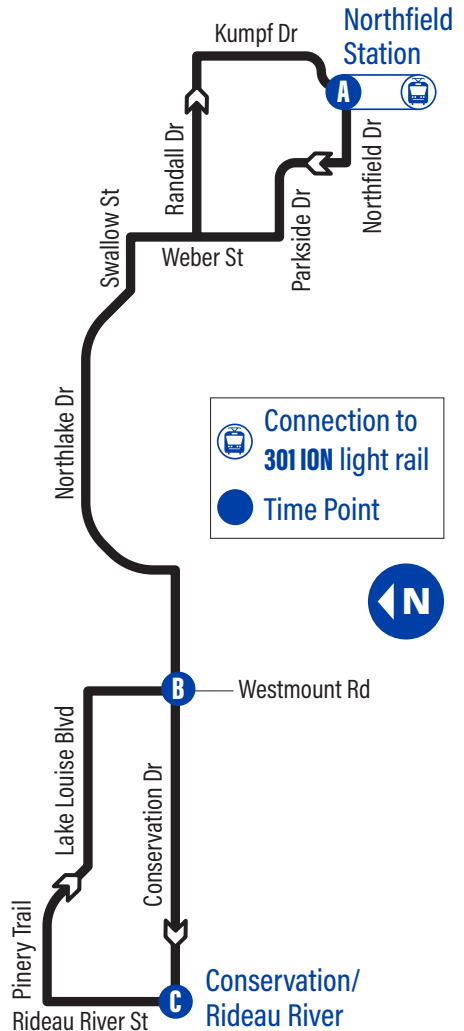

EasyGO makes taking transit easy

1. Online Trip Planner:
www.grt.ca
2. Next Bus Text: get information on the next bus times sent to your phone (does not apply to Flex Stops)
Text 57555 + (4 digit bus stop #)
3. Next Bus Call: call to hear the next bus times for your stop (does not apply to Flex Stops)
519-585-7555
4. EasyGO Mobile: GRT's official mobile application for real-time bus departure information
Available on Android, BlackBerry, iOS & Windows App Stores
5. EasyGO Real-Time Desktop Map: plan trips by seeing and click on different routes and stops
www.grt.ca

 **Northlake**

GRT
GRAND RIVER TRANSIT

73

Effective: June 24, 2019

 **easyGO** 

519-585-7555 www.grt.ca TTY: 519-575-4608
Text: 57555 & key in your bus stop number

Monday to Friday Schedule

to Conservation/Rideau River		
Depart >>>		>>> Arrive
 Northfield Station A	Conservation / Westmount B	Conservation / Rideau River C
6:30	6:39	6:41
7:00	7:09	7:11
7:30	7:39	7:41
8:00	8:09	8:11
8:30	8:39	8:41
9:00	9:09	9:11
2:45	2:54	2:56
3:15	3:24	3:26
3:45	3:54	3:56
4:15	4:24	4:26
4:45	4:54	4:56
5:15	5:24	5:26
5:45	5:54	5:56
6:15	6:24	6:26

to Northfield Station		
Depart >>>		>>> Arrive
Conservation / Rideau River C	Conservation / Westmount B	 Northfield Station A
6:11	6:17	6:27
6:41	6:47	6:57
7:11	7:17	7:27
7:41	7:47	7:57
8:11	8:17	8:27
8:41	8:47	8:57
9:11	9:17	9:27
2:56	3:02	3:12
3:26	3:32	3:42
3:56	4:02	4:12
4:26	4:32	4:42
4:56	5:02	5:12
5:26	5:32	5:42
5:56	6:02	6:12
6:26	6:32	6:42