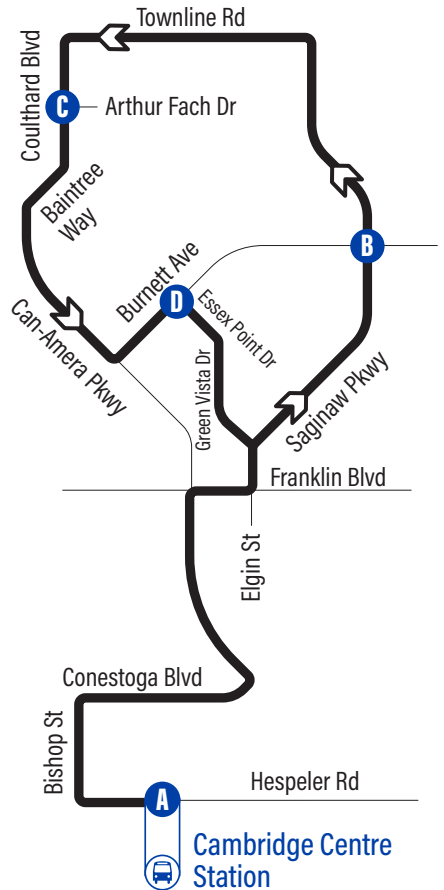

Saginaw

GRT GRAND RIVER TRANSIT

75

Effective: January 6, 2020

Bus Stops

A Cambridge Centre Station	1058
Bishop / Conestoga	1275
Conestoga / Conestoga Transit Garage	3845
Conestoga / Lena	1170
Can-Amera / Conestoga	1280
Can-Amera / Franklin	1343
Saginaw / Green Vista	1344
Saginaw / Cowan	1345
Saginaw / Stonecairn	1346
Saginaw / Chamberlin	1347
B Saginaw / Burnett	1348
Saginaw / Light	1349
695 Saginaw Pkwy.	4041
Saginaw / Granite Hill	1350
Saginaw / Haddaway	3394
Townline / Cambridge Gurdwara	4108
C Coulthard / Arthur Fach	3396
Coulthard / Baintree	3397
Can-Amera / Lingard	3398
Burnett / Can-Amera	3399
D Essex Point / Burnett	1352
Green Vista / Whittaker	1354
Saginaw / St Benedict Catholic Secondary School	1356
Can-Amera / Franklin	1357
Can-Amera / Path To Lena	4093
Can-Amera / Conestoga	1279
Conestoga / Lena	1318
Conestoga / Conestoga Transit Garage	1319
Bishop / Collier Macmillan	1320
A Cambridge Centre Station	1058

Connection to
302 ION Bus

Time Point

easyGO

For the most current bus stop listing, visit www.grt.ca

519-585-7555   www.grt.ca   TTY: 519-575-4608
Text: 57555 & key in your bus stop number