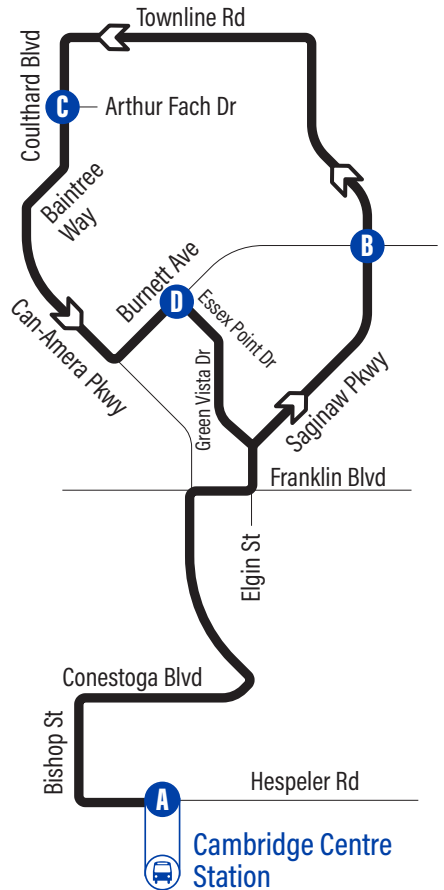

Saginaw

GRT GRAND RIVER TRANSIT

75

Effective: September 7, 2020

Bus Stops

A Cambridge Centre Station	1058
Bishop / Conestoga	1275
Conestoga / Conestoga Transit Garage	3845
Conestoga / Lena	1170
Can-Amera / Conestoga	1280
Can-Amera / Franklin	1343
Saginaw / Green Vista	1344
Saginaw / Cowan	1345
Saginaw / Stonecairn	1346
Saginaw / Chamberlin	1347
B Saginaw / Burnett	1348
Saginaw / Light	1349
695 Saginaw Pkwy.	4041
Saginaw / Granite Hill	1350
Saginaw / Haddaway	3394
Townline / Cambridge Gurdwara	4108
C Coulthard / Arthur Fach	3396
Coulthard / Baintree	3397
Can-Amera / Lingard	3398
Burnett / Can-Amera	3399
D Essex Point / Burnett	1352
Green Vista / Whittaker	1354
Saginaw / St Benedict Catholic Secondary School	1356
Can-Amera / Franklin	1357
Can-Amera / Path To Lena	4093
Can-Amera / Conestoga	1279
Conestoga / Lena	1318
Conestoga / Conestoga Transit Garage	1319
Bishop / Collier Macmillan	1320
A Cambridge Centre Station	1058

Connection to
302 ION Bus

Time Point

easyGO

For the most current bus stop listing, visit www.grt.ca

519-585-7555   www.grt.ca   TTY: 519-575-4608
Text: 57555 & key in your bus stop number