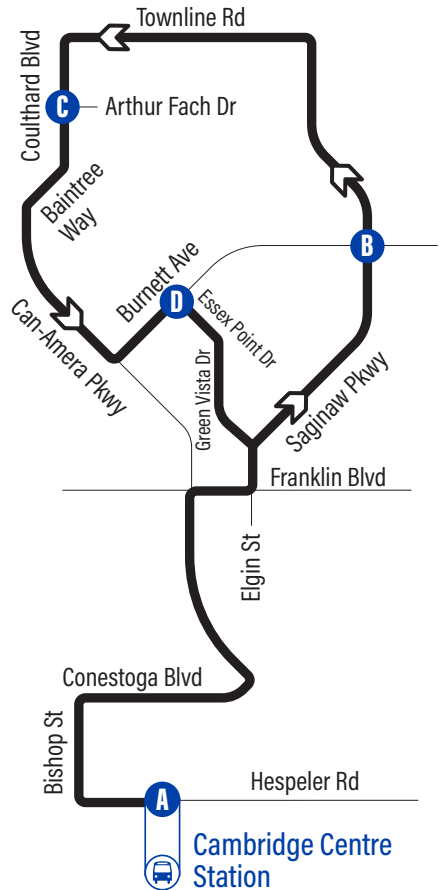

Saginaw

75

Effective: January 4, 2021

Bus Stops

A Cambridge Centre Station	1058
Bishop / Hespeler Rd.	4147
Bishop / Conestoga	1275
Conestoga / Conestoga Transit Garage	3845
Conestoga / Lena	1170
Can-Amera / Conestoga	1280
Can-Amera / Franklin	1343
Saginaw / Green Vista	1344
Saginaw / Cowan	1345
Saginaw / Stonecaim	1346
Saginaw / Chamberlin	1347
B Saginaw / Burnett	1348
Saginaw / Light	1349
695 Saginaw Pkwy.	4041
Saginaw / Granite Hill	1350
Saginaw / Haddaway	3394
Townline / Cambridge Gurdwara	4108
C Coulthard / Arthur Fach	3396
Coulthard / Baintree	3397
Can-Amera / Lingard	3398
Burnett / Can-Amera	3399
D Essex Point / Burnett	1352
Green Vista / Whittaker	1354
Saginaw / St Benedict Catholic Secondary School	1356
Can-Amera / Franklin	1357
Can-Amera / Path To Lena	4093
Can-Amera / Conestoga	1279
Conestoga / Lena	1318
Conestoga / Conestoga Transit Garage	1319
Bishop / Conestoga	4146
Bishop / Collier Macmillan	1320
A Cambridge Centre Station	1058

Connection to
302 ION Bus

Time Point

easyGO

For the most current bus stop listing, visit www.grt.ca

519-585-7555   www.grt.ca   TTY: 519-575-4608
Text: 57555 & key in your bus stop number