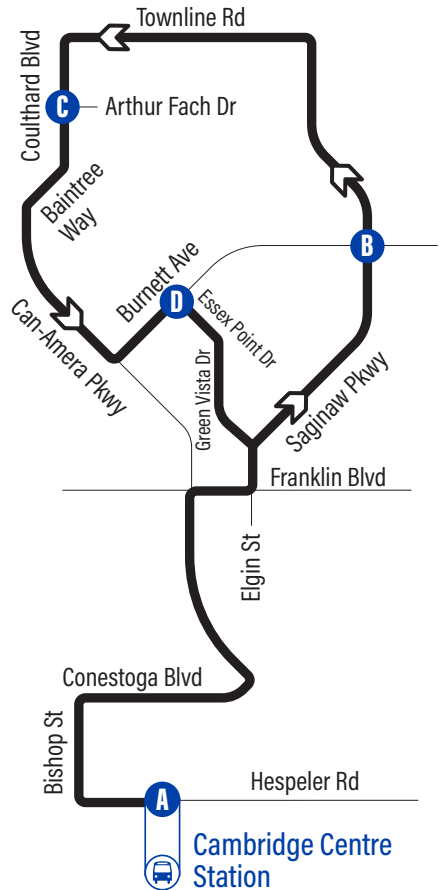

Saginaw

GRT GRAND RIVER TRANSIT

75

Effective: April 5, 2021

Bus Stops

A Cambridge Centre Station	1058
Bishop / Hespeler Rd	4146
Bishop / Conestoga	1275
Conestoga / Conestoga Transit Garage	3845
Conestoga / Lena	1170
Can-Amera / Conestoga	1280
Can-Amera / Franklin	1343
Saginaw / Green Vista	1344
Saginaw / Cowan	1345
Saginaw / Stonecairn	1346
Saginaw / Chamberlin	1347
B Saginaw / Burnett	1348
Saginaw / Light	1349
695 Saginaw Pkwy.	4041
Saginaw / Granite Hill	1350
Saginaw / Haddaway	3394
Townline / Cambridge Gurdwara	4108
C Coulthard / Arthur Fach	3396
Coulthard / Baintree	3397
Can-Amera / Lingard	3398
Burnett / Can-Amera	3399
D Essex Point / Burnett	1352
Green Vista / Whittaker	1354
Saginaw / St Benedict Catholic Secondary School	1356
Can-Amera / Franklin	1357
Can-Amera / Path To Lena	4093
Can-Amera / Conestoga	1279
Conestoga / Lena	1318
Conestoga / Conestoga Transit Garage	1319
Bishop / Conestoga	4147
Bishop / Collier Macmillan	1320
A Cambridge Centre Station	1058

Sunday/Stat Holiday Schedule

Depart >>> >>> Arrive

 Cambridge Centre Station	Saginaw / Burnett	Coulhardt / Arthur Fach	Essex Point / Burnett	 Cambridge Centre Station
A	B	C	D	A
10:25	10:34	10:40	10:44	10:53
11:25	11:35	11:41	11:46	11:56
12:25	12:35	12:41	12:46	12:56
1:25	1:35	1:41	1:46	1:56
2:25	2:35	2:41	2:46	2:56
3:25	3:35	3:41	3:46	3:56
4:25	4:35	4:41	4:46	4:56
5:25	5:35	5:41	5:46	5:56
6:30	6:39	6:45	6:49	6:58