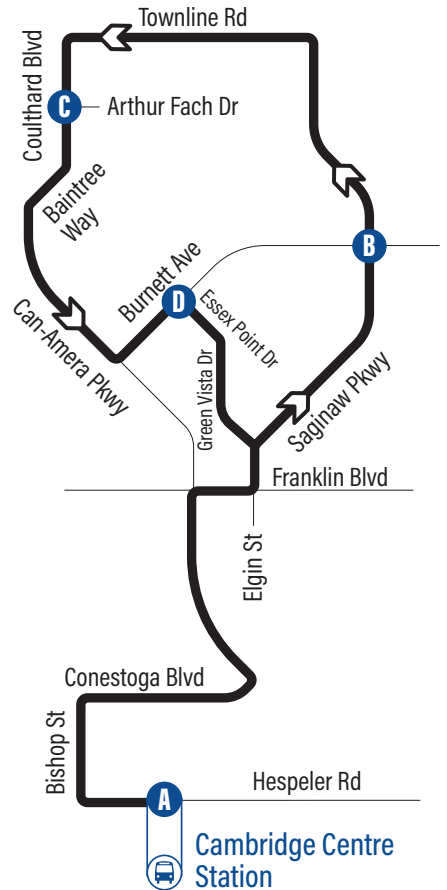

Saginaw

75

Effective: June 28, 2021

Bus Stops

A Cambridge Centre Station	1058
Bishop / Hespeler Rd	4146
Bishop / Conestoga	1275
Conestoga / Conestoga Transit Garage	3845
Conestoga / Lena	1170
Can-Amera / Conestoga	1280
Can-Amera / Franklin	1343
Saginaw / Green Vista	1344
Saginaw / Cowan	1345
Saginaw / Stonecairn	1346
Saginaw / Chamberlin	1347
B Saginaw / Burnett	1348
Saginaw / Light	1349
695 Saginaw Pkwy.	4041
Saginaw / Granite Hill	1350
Saginaw / Haddaway	3394
Townline / Cambridge Gurdwara	4108
C Coulthard / Arthur Fach	3396
Coulthard / Baintree	3397
Can-Amera / Lingard	3398
Burnett / Can-Amera	3399
D Essex Point / Burnett	1352
Green Vista / Whittaker	1354
Saginaw / St Benedict Catholic Secondary School	1356
Can-Amera / Franklin	1357
Can-Amera / Path To Lena	4093
Can-Amera / Conestoga	1279
Conestoga / Lena	1318
Conestoga / Conestoga Transit Garage	1319
Bishop / Conestoga	4147
Bishop / Collier Macmillan	1320
A Cambridge Centre Station	1058

Sunday/Stat Holiday Schedule

Depart >>> >>> Arrive

 Cambridge Centre Station	Saginaw / Burnett	Coulhardt / Arthur Fach	Essex Point / Burnett	 Cambridge Centre Station
A	B	C	D	A
10:25	10:34	10:40	10:44	10:53
11:25	11:35	11:41	11:46	11:56
12:25	12:35	12:41	12:46	12:56
1:25	1:35	1:41	1:46	1:56
2:25	2:35	2:41	2:46	2:56
3:25	3:35	3:41	3:46	3:56
4:25	4:35	4:41	4:46	4:56
5:25	5:35	5:41	5:46	5:56
6:30	6:39	6:45	6:49	6:58