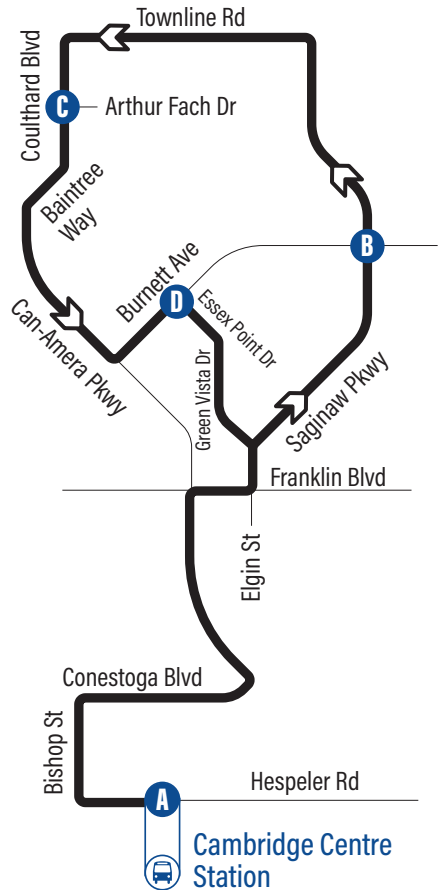

Saginaw

GRT

GRAND RIVER TRANSIT

75

Effective: September 6, 2021

Bus Stops

A Cambridge Centre Station	1058
Bishop / Hespeler Rd	4146
Bishop / Conestoga	1275
Conestoga / Conestoga Transit Garage	3845
Conestoga / Lena	1170
Can-Amera / Conestoga	1280
Can-Amera / Franklin	1343
Saginaw / Green Vista	1344
Saginaw / Cowan	1345
Saginaw / Stonecairn	1346
Saginaw / Chamberlin	1347
B Saginaw / Burnett	1348
Saginaw / Light	1349
695 Saginaw Pkwy.	4041
Saginaw / Granite Hill	1350
Saginaw / Haddaway	3394
Townline / Cambridge Gurdwara	4108
C Coulthard / Arthur Fach	3396
Coulthard / Baintree	3397
Can-Amera / Lingard	3398
Burnett / Can-Amera	3399
D Essex Point / Burnett	1352
Green Vista / Whittaker	1354
Saginaw / St Benedict Catholic Secondary School	1356
Can-Amera / Franklin	1357
Can-Amera / Path To Lena	4093
Can-Amera / Conestoga	1279
Conestoga / Lena	1318
Conestoga / Conestoga Transit Garage	1319
Bishop / Conestoga	4147
Bishop / Collier Macmillan	1320
A Cambridge Centre Station	1058

Sunday/Stat Holiday Schedule

Depart >>> >>> Arrive

 Cambridge Centre Station	Saginaw / Burnett	Coulhardt / Arthur Fach	Essex Point / Burnett	 Cambridge Centre Station
A	B	C	D	A
10:25	10:34	10:40	10:44	10:53
11:25	11:35	11:41	11:46	11:56
12:25	12:35	12:41	12:46	12:56
1:25	1:35	1:41	1:46	1:56
2:25	2:35	2:41	2:46	2:56
3:25	3:35	3:41	3:46	3:56
4:25	4:35	4:41	4:46	4:56
5:25	5:35	5:41	5:46	5:56
6:30	6:39	6:45	6:49	6:58