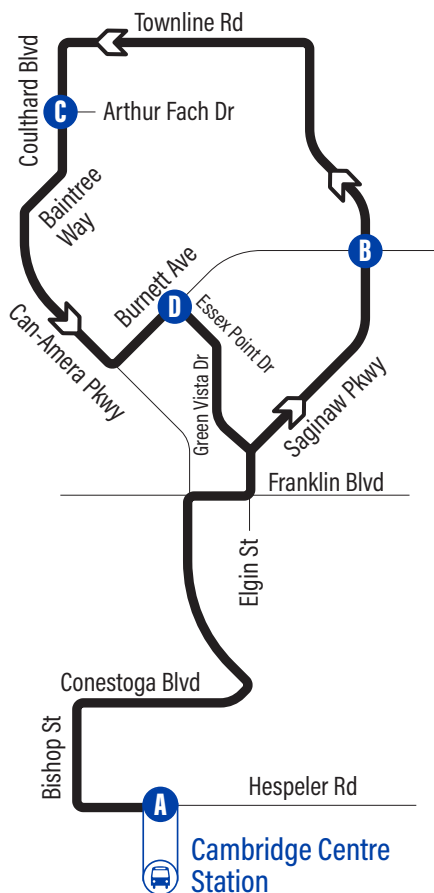

Saginaw

GRT GRAND RIVER TRANSIT

75

Effective: May 2, 2022

Bus Stops

A Cambridge Centre Station	1058
Bishop / Hespeler Rd	4146
Bishop / Conestoga	1275
Conestoga / Conestoga Transit Garage	3845
Conestoga / Lena	1170
Can-Amiera / Conestoga	1280
Can-Amiera / Franklin	1343
Saginaw / Green Vista	1344
Saginaw / Cowan	1345
Saginaw / Stonecairn	1346
Saginaw / Chamberlin	1347
B Saginaw / Burnett	1348
Saginaw / Light	1349
695 Saginaw Pkwy.	4041
Saginaw / Granite Hill	1350
Saginaw / Haddaway	3394
Townline / Cambridge Gurdwara	4108
C Coulthard / Arthur Fach	3396
Coulthard / Baintree	3397
Can-Amiera / Lingard	3398
Burnett / Can-Amiera	3399
D Essex Point / Burnett	1352
Green Vista / Whittaker	1354
Saginaw / St Benedict Catholic Secondary School	1356
Can-Amiera / Franklin	1357
Can-Amiera / Path To Lena	4093
Can-Amiera / Conestoga	1279
Conestoga / Lena	1318
Conestoga / Conestoga Transit Garage	1319
Bishop / Conestoga	4147
Bishop / Collier Macmillan	1320
A Cambridge Centre Station	1058

Sunday/Stat Holiday Schedule

Depart >>> >>> Arrive

 Cambridge Centre Station	Saginaw / Burnett	Coulhardt / Arthur Fach	Essex Point / Burnett	 Cambridge Centre Station
A	B	C	D	A
10:25	10:34	10:40	10:45	10:55
11:25	11:35	11:41	11:46	11:56
12:25	12:35	12:41	12:46	12:56
1:25	1:35	1:41	1:46	1:56
2:25	2:35	2:41	2:46	2:56
3:25	3:35	3:41	3:46	3:56
4:25	4:35	4:41	4:46	4:56
5:25	5:35	5:41	5:46	5:56
6:30	6:39	6:45	6:49	6:58