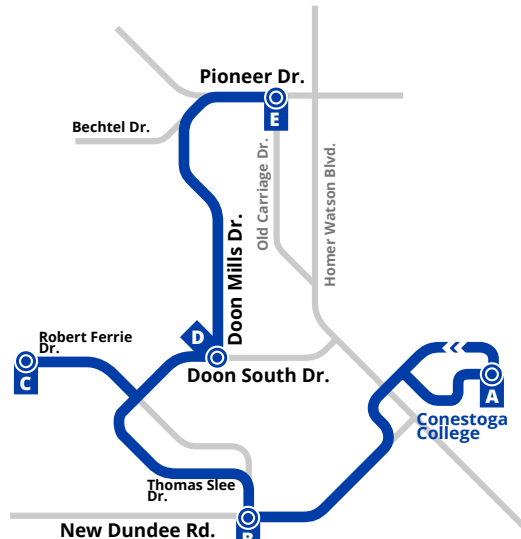

Doon South / Robert
Ferrie **2046**

Doon South / Thomas
Slee **2047**

Thomas Slee / Path to
Cranbrook **2048**

Thomas Slee / Frontier **2049**

Thomas Slee / Robert
Ferrie **2050**

B Robert Ferrie /
Blair Creek **2051**

Conestoga College
Residence **3803**

Conestoga College /
Pinnacle **3801**

Conestoga College
Entrance **3641**

Conestoga College Rec
Centre **1731**

A Conestoga
College -
Doon Campus
(Door 3) **1732**

Doon South

GRT
GRAND RIVER TRANSIT
busPLUS

Route
76

Effective: September 3, 2018

For the most current bus stop listing, visit www.grt.ca

519-585-7555 www.grt.ca TTY: 519-575-4608
Text: 57555 & key in your bus stop number

Weekdays Only

(No Saturday/Sunday/Holiday Service)

To Pioneer Park Plaza

A	B	C	D	E
6:45	6:54	7:00	7:04	7:11
7:15	7:24	7:30	7:34	7:41
7:45	7:54	8:00	8:04	8:11
8:15	8:24	8:30	8:34	8:41
8:45	8:54	9:00	9:04	9:11
9:15	9:24	9:30	9:34	9:41
3:15	3:24	3:30	3:34	3:41
3:45	3:54	4:00	4:04	4:11
4:15	4:24	4:30	4:34	4:41
4:45	4:54	5:00	5:04	5:11
5:15	5:24	5:30	5:34	5:41
5:45	5:54	6:00	6:04	6:11
6:15	6:24	6:30	6:34	6:41