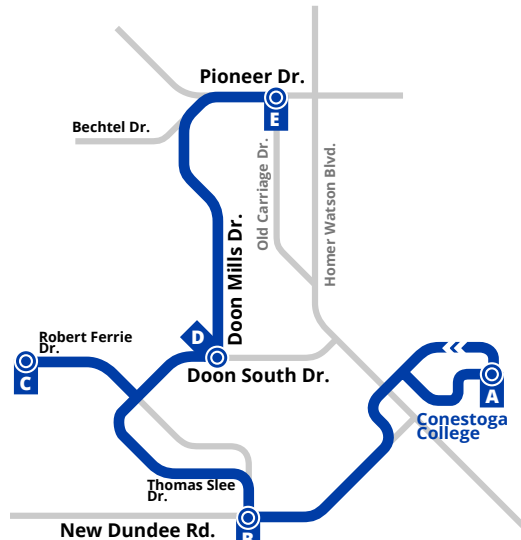

**B Robert Ferrie /
Blair Creek 2051**

Conestoga College
Residence **3803**
Conestoga College /
Pinnacle **3801**
Conestoga College
Entrance **3641**
Conestoga College Rec
Centre **1731**

**A Conestoga
College -
Doon Campus
(Door 3) 1732**

Doon South

GRT
GRAND RIVER TRANSIT
busPLUS

Route 76

Effective: February 11, 2019

For the most current bus stop listing, visit www.grt.ca

519-585-7555 www.grt.ca TTY: 519-575-4608
Text: 57555 & key in your bus stop number

Weekdays Only

(No Saturday/Sunday/Holiday Service)

To Pioneer Park Plaza

Conestoga College - Doon Campus (Depart)	Robert Herrie / New Dundee	Robert Ferrie / South Creek	Doon Mills / Doon South	Pioneer / Old Carriage (Arrive)
A	B	C	D	E
6:45	6:54	7:00	7:04	7:11
7:15	7:24	7:30	7:34	7:41
7:45	7:54	8:00	8:04	8:11
8:15	8:24	8:30	8:34	8:41
8:45	8:54	9:00	9:04	9:11
9:15	9:24	9:30	9:34	9:41
3:15	3:24	3:30	3:34	3:41
3:45	3:54	4:00	4:04	4:11
4:15	4:24	4:30	4:34	4:41
4:45	4:54	5:00	5:04	5:11
5:15	5:24	5:30	5:34	5:41
5:45	5:54	6:00	6:04	6:11
6:15	6:24	6:30	6:34	6:41

XX:XX

These trips only operate during Fall and Winter schedule

To Conestoga College

Pioneer / Old Carriage (Depart)	Doon Mills / Doon South	Robert Ferrie / South Creek	Robert Herrie / New Dundee	Conestoga College - Doon Campus (Arrive)
E	D	C	B	A
6:15	6:21	6:25	6:31	6:40
6:45	6:51	6:55	7:01	7:10
7:15	7:21	7:25	7:31	7:40
7:16	7:22	7:26	7:32	7:41
7:45	7:51	7:55	8:01	8:10
8:15	8:21	8:25	8:31	8:40
8:45	8:51	8:55	9:01	9:10
9:15	9:21	9:25	9:31	9:40
9:16	9:22	9:26	9:32	9:41
2:45	2:51	2:55	3:01	3:10
3:15	3:21	3:25	3:31	3:40
3:45	3:51	3:55	4:01	4:10
4:15	4:21	4:25	4:31	4:40
4:45	4:51	4:55	5:01	5:10
5:15	5:21	5:25	5:31	5:40
5:45	5:51	5:55	6:01	6:10
6:15	6:21	6:25	6:31	6:40