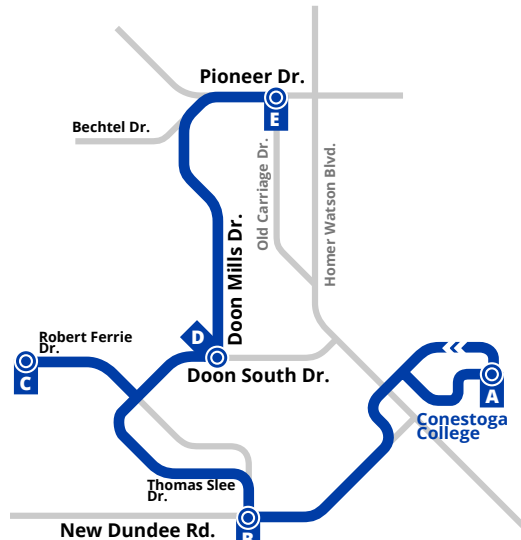

**B Robert Ferrie /
Blair Creek 2051**

Conestoga College
Residence **3803**
Conestoga College /
Pinnacle **3801**
Conestoga College
Entrance **3641**
Conestoga College Rec
Centre **1731**

**A Conestoga
College -
Doon Campus
(Door 3) 1732**

Doon South

GRT
GRAND RIVER TRANSIT
busPLUS

Route 76

Effective: February 11, 2019

For the most current bus stop listing, visit www.grt.ca

519-585-7555 www.grt.ca TTY: 519-575-4608
Text: 57555 & key in your bus stop number

Weekdays Only

(No Saturday/Sunday/Holiday Service)

To Pioneer Park Plaza

Conestoga College - Doon Campus (Depart)	Robert Ferrie / New Dundee	Robert Ferrie / South Creek	Doon Mills / Doon South	Pioneer / Old Carriage (Arrive)
A	B	C	D	E
6:45	6:54	7:00	7:04	7:11
7:15	7:24	7:30	7:34	7:41
7:45	7:54	8:00	8:04	8:11
8:15	8:24	8:30	8:34	8:41
8:45	8:54	9:00	9:04	9:11
9:15	9:24	9:30	9:34	9:41
3:15	3:24	3:30	3:34	3:41
3:45	3:54	4:00	4:04	4:11
4:15	4:24	4:30	4:34	4:41
4:45	4:54	5:00	5:04	5:11
5:15	5:24	5:30	5:34	5:41
5:45	5:54	6:00	6:04	6:11
6:15	6:24	6:30	6:34	6:41

XX:XX

These trips only operate during Fall and Winter schedule

To Conestoga College

Pioneer / Old Carriage (Depart)	Doon Mills / Doon South	Robert Ferrie / South Creek	Robert Ferrie / New Dundee	Conestoga College - Doon Campus (Arrive)
E	D	C	B	A
6:15	6:21	6:25	6:31	6:40
6:45	6:51	6:55	7:01	7:10
7:15	7:21	7:25	7:31	7:40
7:16	7:22	7:26	7:32	7:41
7:45	7:51	7:55	8:01	8:10
8:15	8:21	8:25	8:31	8:40
8:45	8:51	8:55	9:01	9:10
9:15	9:21	9:25	9:31	9:40
9:16	9:22	9:26	9:32	9:41
2:45	2:51	2:55	3:01	3:10
3:15	3:21	3:25	3:31	3:40
3:45	3:51	3:55	4:01	4:10
4:15	4:21	4:25	4:31	4:40
4:45	4:51	4:55	5:01	5:10
5:15	5:21	5:25	5:31	5:40
5:45	5:51	5:55	6:01	6:10
6:15	6:21	6:25	6:31	6:40