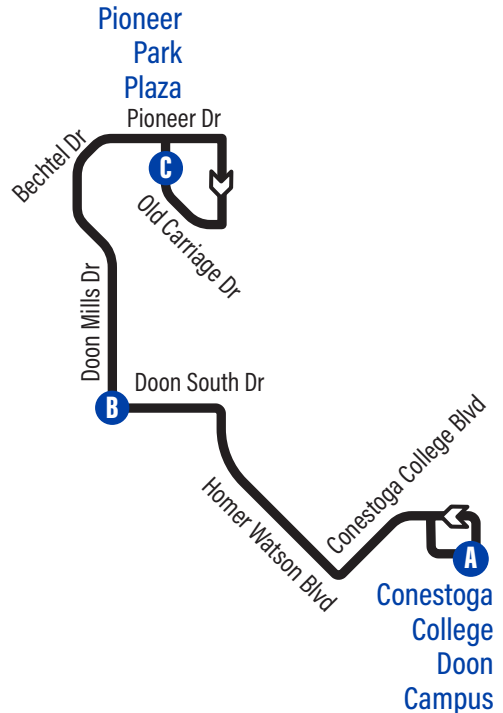

Doon Mills / Apple
Ridge 3962

Doon Mills / Pine Valley 3963

B Doon Mills /
Woodsmere 3999

Doon South / Forest Edge 3964

Doon South / Winding
Wood 3965

Doon South / Windrush 3966

Conestoga College Blvd. /
Homer Watson 3641

Conestoga College Doon
Campus - Recreation 1731

A Conestoga
College Doon
Campus - Door 6 1342

Doon Mills

GRT
GRAND RIVER TRANSIT

76

Effective: September 2, 2019

● Time Point

easyGO

For the most current bus stop listing, visit www.grt.ca

519-585-7555 www.grt.ca TTY: 519-575-4608
Text: 57555 & key in your bus stop number

Monday to Friday Schedule

to Pioneer Park Plaza

Depart >>>

>>> Arrive

Conestoga College Doon Campus - Door 6 A	Doon Mills / Woodsmere B	Old Carriage / Pioneer Park Plaza C
6:45	6:52	7:00
7:15	7:22	7:30
7:45	7:52	8:00
8:15	8:22	8:30
8:45	8:52	9:00
9:15	9:22	9:30
9:45	9:52	10:00
2:15	2:22	2:30
2:45	2:52	3:01
3:15	3:22	3:31
3:45	3:52	4:01
4:15	4:22	4:31
4:45	4:52	5:01
5:15	5:22	5:31
5:45	5:52	6:01
6:15	6:22	6:31
6:45	6:52	7:01