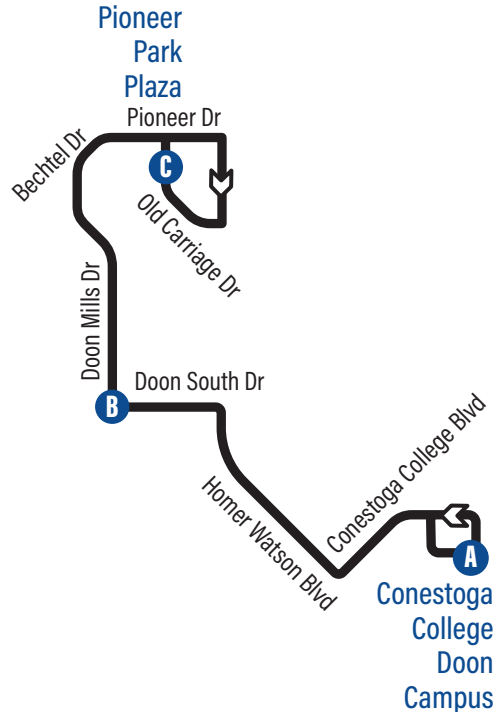

Pioneer / Bechtel 1746

Bechtel / Doon Village 1831

Doon Village / Anvil 3961

Doon Mills / Apple Ridge 3962

Doon Mills / Pine Valley 3963

**B** Doon Mills / Woodsmere 3999

Doon South / Forest Edge 3964

Doon South / Winding Wood 3965

Doon South / Windrush 3966

Conestoga College Blvd. / Homer Watson 3641

Conestoga College Doon Campus - Recreation Centre 1731

**A** Conestoga College Doon Campus - Door 3 1732

Doon Mills

76

Effective: December 21, 2020

● Time Point

For the most current bus stop listing, visit [www.grt.ca](http://www.grt.ca)

519-585-7555 www.grt.ca TTY: 519-575-4608  
Text: 57555 & key in your bus stop number

## to Pioneer Park Plaza

Depart >>>

>>> Arrive

Conestoga College Doon Campus - Door 3 <b>A</b>	Doon Mills / Woodsmere <b>B</b>	Old Carriage / Pioneer Park Plaza <b>C</b>
6:45	6:52	7:00
7:15	7:22	7:30
7:45	7:52	8:00
8:15	8:22	8:30
8:45	8:52	9:00
9:15	9:22	9:30
9:45	9:52	10:00
2:15	2:22	2:30
2:45	2:52	3:01
3:15	3:22	3:31
3:45	3:52	4:01
4:15	4:22	4:31
4:45	4:52	5:01
5:15	5:22	5:31
5:45	5:52	6:01
6:15	6:22	6:31
6:45	6:52	7:01