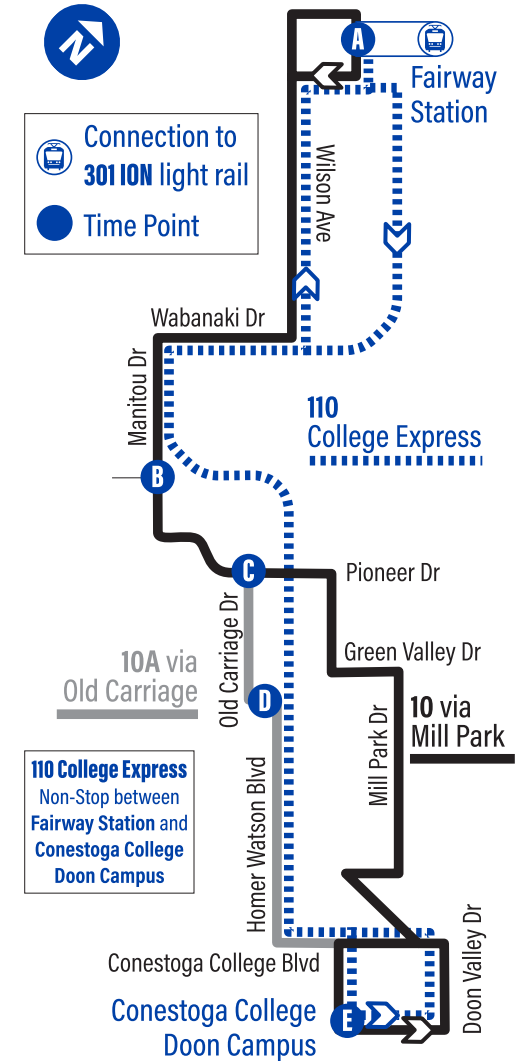

Connection to 301 ION Light Rail

0:00 Route 10A - Monday to Friday schedule:
No service during Christmas period

Route 10 - Stat Holiday Schedule

to Conestoga College - Doon Campus

Depart >>> Arrive

Fairway Station	Doon Village / Millwood	Pioneer / Pioneer Park Plaza	Conestoga College Doon Campus - Door 3
A	B	C	E
9:00	9:09	9:13	9:21
10:00	10:09	10:13	10:22
11:00	11:09	11:13	11:22
12:00	12:09	12:13	12:22
1:00	1:09	1:13	1:22
2:00	2:09	2:13	2:22
3:00	3:09	3:13	3:22
4:00	4:09	4:13	4:22
5:00	5:09	5:13	5:22
6:00	6:09	6:13	6:22
7:00	7:09	7:13	7:22
8:00	8:09	8:13	8:22
9:00	9:09	9:13	9:22
10:00	10:09	10:13	10:21
11:00	11:09	11:13	11:21

to Fairway Station

Depart >>> Arrive

Conestoga College Doon Campus - Door 3	Pioneer / Pioneer Park Plaza	Doon Village / Farrier	Fairway Station
E	C	B	A
8:15	8:23	8:27	8:35
9:15	9:23	9:27	9:35
10:15	10:24	10:28	10:36
11:15	11:24	11:28	11:36
12:15	12:24	12:28	12:36
1:15	1:24	1:28	1:36
2:15	2:24	2:28	2:36
3:15	3:24	3:28	3:36
4:15	4:24	4:28	4:36
5:15	5:24	5:28	5:36
6:15	6:24	6:28	6:36
7:15	7:24	7:28	7:36
8:15	8:24	8:28	8:36
9:15	9:24	9:28	9:36
10:15	10:23	10:27	10:35
11:15	11:23	11:27	11:35

Effective: September 4, 2023

519-585-7555 www.grt.ca TTY: 519-575-4608
Text: 57555 & key in your bus stop number