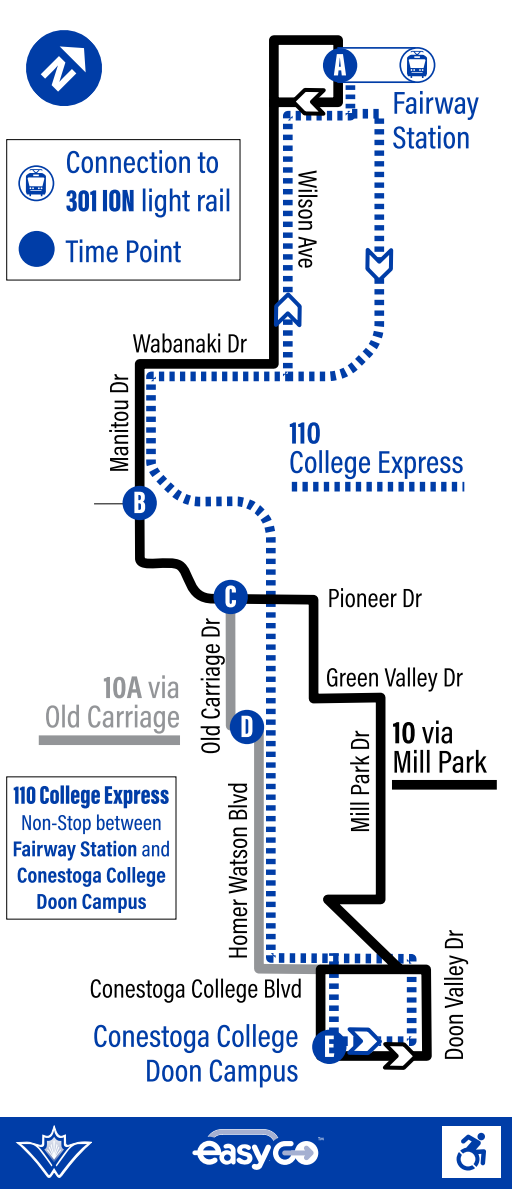

10A via Old Carriage Stops	
C Pioneer / Pioneer Park Plaza	1824
100 Old Carriage Dr.	1826
D Old Carriage / Homer Watson	1827
Homer Watson / Doon South	1867
Conestoga College Blvd. / Homer Watson	3641

10 via Mill Park Stops	
Pioneer / Pioneer Park Plaza	1717
Pioneer / Homer Watson	1718
Green Valley / Pioneer	1719
Green Valley / Arrowhead	1720
Green Valley / Mill Park	1721
Old Mill / Mill Park	1722
Old Mill / Pinnacle	1723
Pinnacle / Amherst	1724
Pinnacle / Doon Valley	1725
Doon Valley / Pinnacle	1726
Doon Valley / Conestoga College Blvd.	1727
Conestoga College Doon Campus - Recreation Centre	1731
E Conestoga College Doon Campus - Door 3	1732

B Fairway Station	3489
Manitou / Homer Watson	1756
Manitou / Sasaga	1758
650 Wabanaki Dr.	1759
Wabanaki / Wilson	1760
915 Wilson Ave.	1761
808 Wilson Ave.	1762
Wilson / Goodrich	1763
Wilson / Fairway	1764

Conestoga College Doon Campus - Recreation Centre	1731
E Conestoga College Doon Campus - Door 3	1732

0:00 Route 10A - Monday to Friday schedule:
No service during Christmas period

Pioneer | College Express

GRT
GRAND RIVER TRANSIT

10 | 110

Effective: January 8, 2024

519-585-7555 www.grt.ca TTY: 519-575-4608
Text: 57555 & key in your bus stop number