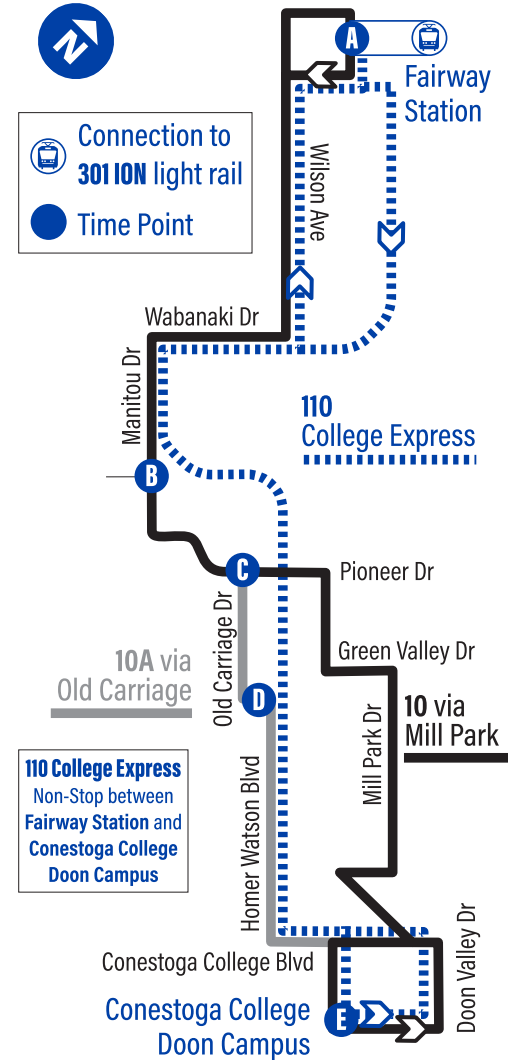

10A via Old Carriage Stops

C Pioneer / Pioneer Park Plaza	1824
100 Old Carriage Dr.	1826
D Old Carriage / Homer Watson	1827
Homer Watson / Doon South	1867
Conestoga College Blvd. / Homer Watson	3641

10 via Mill Park Stops

Pioneer / Pioneer Park Plaza	1717
Pioneer / Homer Watson	1718
Green Valley / Pioneer	1719
Green Valley / Arrowhead	1720
Green Valley / Mill Park	1721
Old Mill / Mill Park	1722
Old Mill / Pinnacle	1723
Pinnacle / Amherst	1724
Pinnacle / Doon Valley	1725
Doon Valley / Pinnacle	1726
Doon Valley / Conestoga College Blvd.	1727
Conestoga College Doon Campus - Recreation Centre	1731

E Conestoga College Doon Campus - Door 3	1732

Bus Stops

to Fairway Station

E Conestoga College Doon Campus - Door 3	1732
Doon Valley / Orchard Mill	1734

10A via Old Carriage Stops

Conestoga College Blvd. / Homer Watson	1728
Homer Watson / Doon South	1868
D Old Carriage / Homer Watson	1828
100 Old Carriage Dr.	1829
C Old Carriage / Pioneer Park Plaza	1830

10 via Mill Park Stops

Doon Valley / Pinnacle	1735
Pinnacle / Doon Valley	1736
Pinnacle / Amherst	1737
Pinnacle / Old Mill	1738
Old Mill / Roos	1739
Green Valley / Mill Park	1740
Green Valley / Arrowhead	1741
Green Valley / Pioneer	1742
Pioneer / Homer Watson	1743
C Pioneer / Pioneer Park Plaza	1744

Pioneer / Bechtel	1746
365 Pioneer Dr.	1747
Pioneer / Doon Village	1748

B Fairway Station	3489

Pioneer | College Express

GRT
GRAND RIVER TRANSIT

10 | 110

Effective: June 24, 2024

easyGO

519-585-7555 www.grt.ca TTY: 519-575-4608
Text: 57555 & key in your bus stop number