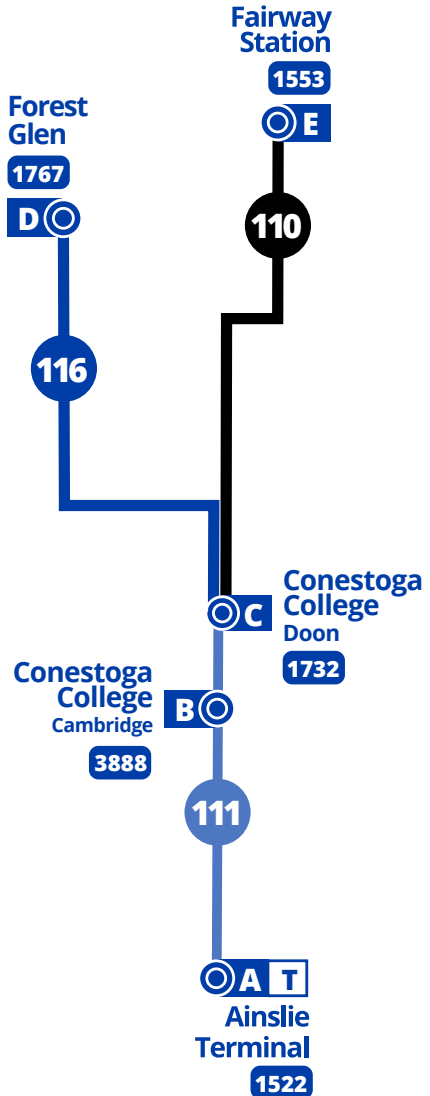

Route 116 - Weekdays

To Conestoga College		To Forest Glen	
Forest Glen (Depart)	Conestoga College - Doon Campus (Arrive)	Conestoga College - Doon Campus (Depart)	Forest Glen (Arrive)
D	C	C	D
7:00	7:15	7:43	7:57
7:15	7:30	8:10	8:24
7:30	7:45	8:40	8:54
8:00	8:15		
8:15	8:30	2:10	2:26
8:30	8:45	2:40	2:56
9:00	9:15	3:10	3:26
9:15	9:30	3:40	3:56
10:15	10:29	4:10	4:26
11:15	11:29	4:40	4:56
		5:10	5:26
2:30	2:44	5:40	5:56
3:00	3:14		
3:30	3:44		
4:00	4:14		
4:30	4:44		
5:00	5:14		
5:30	5:44		

XX:XX These trips operate during the period mentioned below and during the Summer schedule period.

Route 116 operates from early September to late April, excluding the two-week Christmas period.

Fares and schedules are subject to change without notice. Weather and road conditions may cause schedule delays.

College Express

Routes

110/111/116

Effective: September 3, 2018

519-585-7555 www.grt.ca TTY: 519-575-4608
Text: 57555 & key in your bus stop number