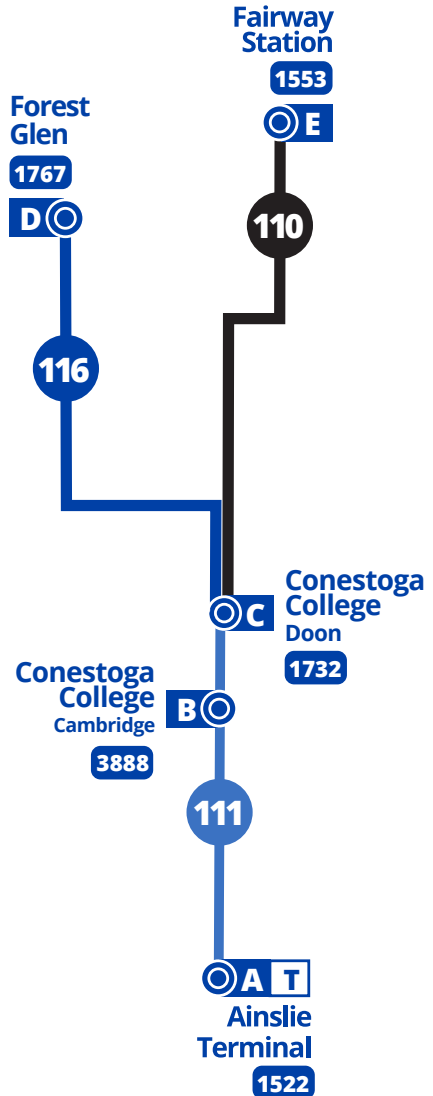

XX:XX

These trips operate during the period mentioned below and during the Summer schedule period.

Route 116 operates from early September to late April, excluding the two-week Christmas period.

Fares and schedules are subject to change without notice. Weather and road conditions may cause schedule delays.

College Express

Routes

110/111/116

Effective: April 29, 2019

519-585-7555 www.grt.ca TTY: 519-575-4608
Text: 57555 & key in your bus stop number

Route 110 - Weekdays

To Fairway Station		To Conestoga College	
Conestoga College - Doon Campus (Depart)	Fairway Station (Arrive)	Fairway Station (Depart)	Conestoga College - Doon Campus (Arrive)
C	E	E	C
6:55	7:08	7:15	7:30
7:25	7:38	7:22	7:37
7:40	7:53	7:25	7:40
7:55	8:08	7:30	7:45
8:10	8:23	7:35	7:50
8:25	8:38	7:40	7:55
8:40	8:53	7:58	8:13
8:55	9:08	8:13	8:28
9:10	9:23	8:28	8:43
9:25	9:37	8:43	8:58
9:40	9:52	8:58	9:13
9:55	10:07	9:13	9:28
10:10	10:22	9:28	9:42
10:25	10:37	9:43	9:57
10:40	10:52	9:58	10:12
10:55	11:07	10:13	10:27
11:10	11:22	10:28	10:42
11:25	11:37	10:43	10:57
11:40	11:52	10:58	11:12
11:55	12:07	11:13	11:27
12:10	12:22	11:28	11:42
12:25	12:37	11:43	11:57
12:40	12:52	11:58	12:12
12:55	1:07	12:13	12:27
1:10	1:22	12:28	12:42
1:25	1:37	12:43	12:57
1:40	1:52	12:58	1:12
1:55	2:08	1:13	1:27
2:10	2:24	1:28	1:42
2:25	2:39	1:43	1:57
2:40	2:54	1:58	2:12
2:55	3:09	2:13	2:27
3:10	3:24	2:28	2:43
3:25	3:39	2:43	2:58
3:40	3:54	2:58	3:13
3:55	4:09	3:13	3:28
4:10	4:24	3:28	3:43
4:25	4:39	3:43	3:58
4:40	4:54	3:58	4:13
4:55	5:09	4:13	4:28
5:10	5:24	4:28	4:43
5:25	5:39	4:43	4:58
5:40	5:54	4:58	5:13
5:55	6:08	5:13	5:28
6:10	6:23	5:28	5:43
6:25	6:38	5:43	5:58
6:55	7:08	5:58	6:13
7:25	7:38		
7:55	8:08		
8:25	8:38		
8:55	9:08		

Route 110 operates year-round, excluding the two-week Christmas period.

Route 111 operates from early September to late April, excluding the two-week Christmas period.