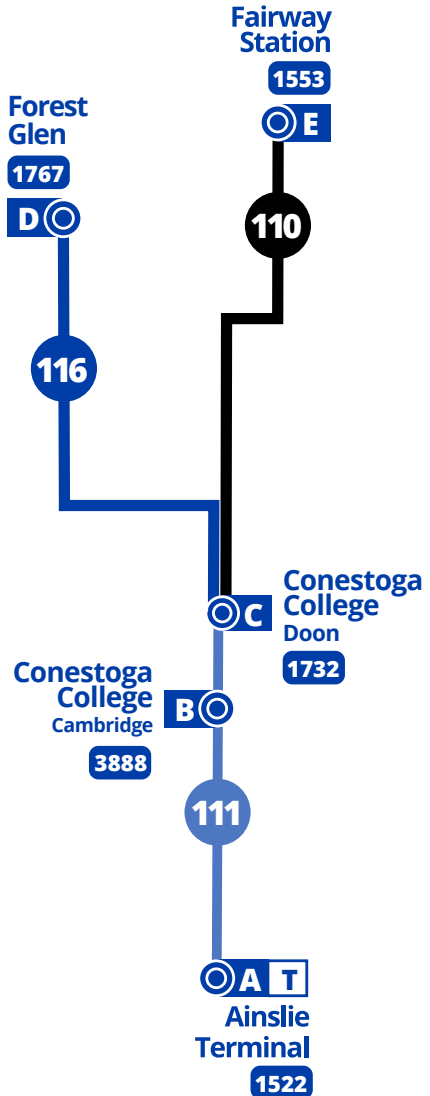

XX:XX These trips operate during the period mentioned below and during the Summer schedule period.

Route 116 operates from early September to late April, excluding the two-week Christmas period.

Fares and schedules are subject to change without notice. Weather and road conditions may cause schedule delays.

College Express

Routes

110/111/116

Effective: September 3, 2018

GRT

519-585-7555 www.grt.ca TTY: 519-575-4608
Text: 57555 & key in your bus stop number

Route 110 - Weekdays

To Conestoga College		To Fairway Station	
Fairway Station (Depart)	Conestoga College - Doon Campus (Arrive)	Conestoga College - Doon Campus (Depart)	Fairway Station (Arrive)
E	C	C	E
7:15	7:30	6:55	7:08
7:22	7:37	7:25	7:38
7:25	7:40	7:40	7:53
7:30	7:45	7:55	8:08
7:35	7:50	8:10	8:23
7:40	7:55	8:25	8:38
7:58	8:13	8:40	8:53
8:13	8:28	8:55	9:08
8:28	8:43	9:10	9:23
8:43	8:58	9:25	9:37
8:58	9:13	9:40	9:52
9:13	9:28	9:55	10:07
9:28	9:42	10:10	10:22
9:43	9:57	10:25	10:37
9:58	10:12	10:40	10:52
10:13	10:27	10:55	11:07
10:28	10:42	11:10	11:22
10:43	10:57	11:25	11:37
10:58	11:12	11:40	11:52
11:13	11:27	11:55	12:07
11:28	11:42	12:10	12:22
11:43	11:57	12:25	12:37
11:58	12:12	12:40	12:52
12:13	12:27	12:55	1:07
12:28	12:42	1:10	1:22
12:43	12:57	1:25	1:37
12:58	1:12	1:40	1:52
1:13	1:27	1:55	2:08
1:28	1:42	2:10	2:24
1:43	1:57	2:25	2:39
1:58	2:12	2:40	2:54
2:13	2:27	2:55	3:09
2:28	2:43	3:10	3:24
2:43	2:58	3:25	3:39
2:58	3:13	3:40	3:54
3:13	3:28	3:55	4:09
3:28	3:43	4:10	4:24
3:43	3:58	4:25	4:39
3:58	4:13	4:40	4:54
4:13	4:28	4:55	5:09
4:28	4:43	5:10	5:24
4:43	4:58	5:25	5:39
4:58	5:13	5:40	5:54
5:13	5:28	5:55	6:08
5:28	5:43	6:10	6:23
5:43	5:58	6:25	6:38
5:58	6:13	6:55	7:08
		7:25	7:38
		7:55	8:08
		8:25	8:38
		8:55	9:08

Route 110 operates year-round,
excluding the two-week Christmas period.

Route 111 operates from early September to late
April, excluding the two-week Christmas period.