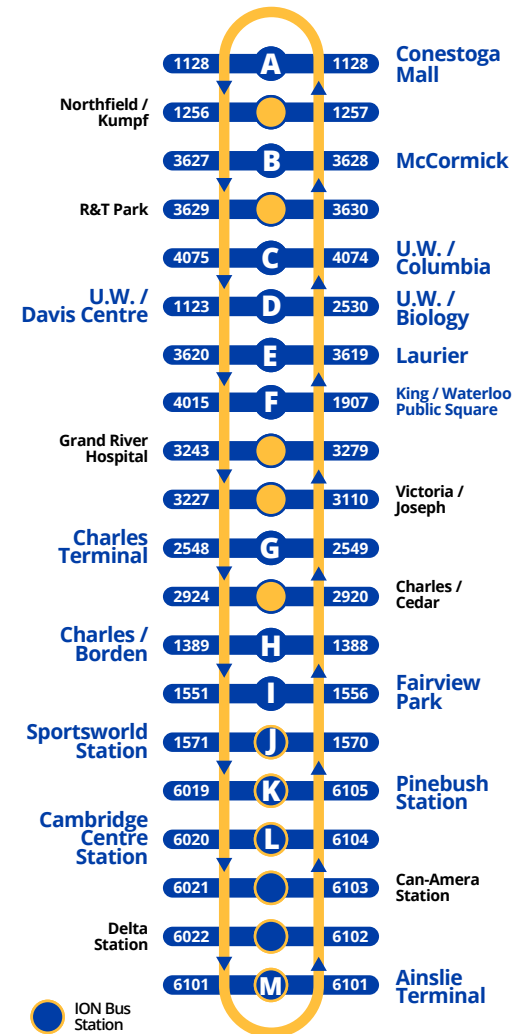

519-585-7555 www.grt.ca TTY: 519-575-4608
Text: 57555 & key in your bus stop number