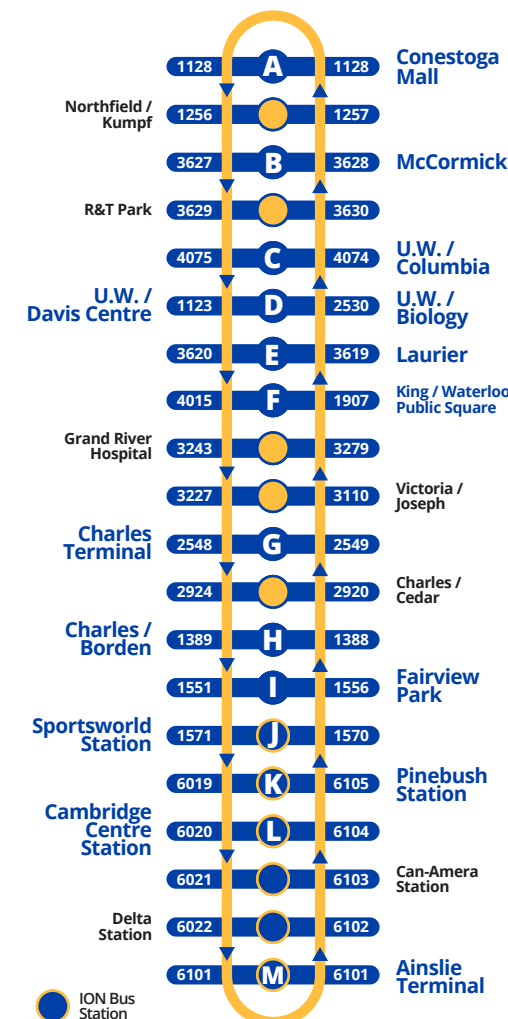

Conestoga Mall /
Ainslie Terminal

Route **200**

GRT iXpress

Fall & Winter Service Schedule
Effective: December 3, 2018

Saturday Schedule

Sunday / Holiday Schedule

200 iXpress To Ainslie Terminal

Conestoga Mall (Depart)	McCormick	UW / Columbia	UW - Davis Centre	Laurier	King / Waterloo Public Square	Charles Terminal	Charles / Borden	Fairview Park	Sportsworld Station	Pinebush Station	Cambridge Centre Station	Ainslie Terminal (Arrive)
A	B	C	D	E	F	G	H	I	J	K	L	M
7:50	7:57	8:01	8:03	8:07	8:11	8:22	8:27	8:37	8:45	8:53	9:00	9:09
8:20	8:27	8:31	8:33	8:37	8:41	8:52	8:57	9:07	9:15	9:23	9:30	9:40
8:50	8:57	9:01	9:03	9:07	9:11	9:22	9:27	9:37	9:45	9:53	10:00	10:10
9:25	9:32	9:36	9:38	9:43	9:47	10:00	10:04	10:15	10:23	10:32	10:40	10:50
9:55	10:03	10:07	10:09	10:14	10:18	10:30	10:35	10:45	10:53	11:02	11:10	11:20
10:25	10:33	10:37	10:39	10:44	10:48	11:00	11:05	11:15	11:23	11:32	11:40	11:50
10:40	10:48	10:52	10:54	10:59	11:03	11:15	11:20	11:30	11:38	11:47	11:55	12:05
10:55	11:03	11:07	11:09	11:14	11:18	11:30	11:35	11:45	11:53	12:02	12:10	12:20
11:10	11:18	11:22	11:24	11:29	11:33	11:45	11:50	12:00	12:08	12:17	12:25	12:35
11:25	11:33	11:37	11:39	11:44	11:48	12:00	12:05	12:15	12:23	12:32	12:40	12:50
11:40	11:48	11:52	11:54	11:59	12:03	12:15	12:20	12:30	12:38	12:47	12:55	1:05