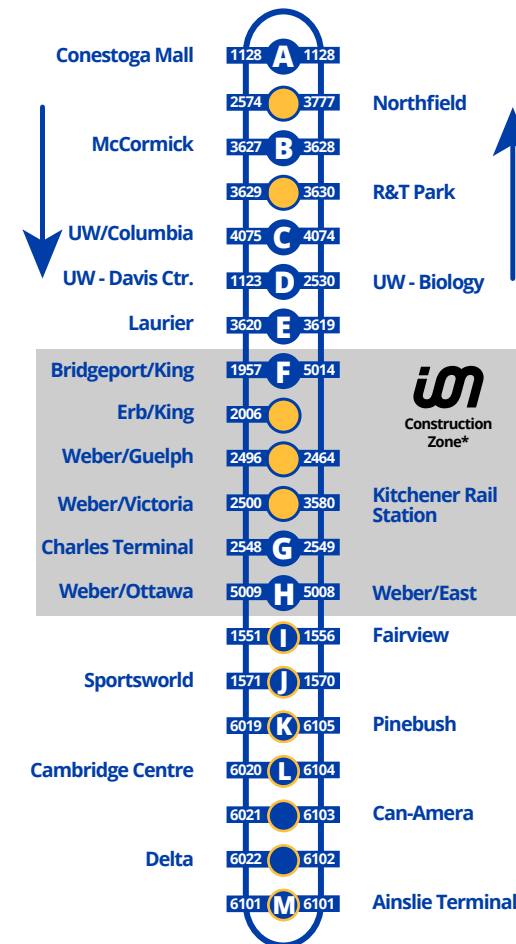

RUNS EVERY 15 MINUTES

7:45	7:55	7:59	8:09	8:22	8:29	8:37	8:51	8:53	9:00	9:02	9:06	9:12
8:15	8:25	8:29	8:39	8:52	8:59	9:07	9:21	9:23	9:30	9:32	9:36	9:42
8:45	8:55	8:59	9:09	9:22	9:29	9:37	9:51	9:53	10:00	10:02	10:06	10:12
9:15	9:25	9:29	9:39	9:52	9:59	10:07	10:19	10:21	10:27	10:29	10:33	10:39
9:45	9:55	9:59	10:09	10:22	10:29	10:37	10:49	10:51	10:57	10:59	11:03	11:09
10:15	10:25	10:28	10:38	10:51	10:58	11:06	11:18	11:20	11:26	11:28	11:32	11:38
10:45	10:55	10:58	11:08	11:21	11:28	11:36	11:48	11:50	11:56	11:58	12:02	12:08

Detours are subject to change pending ION construction stages or special events.
Updates available at: www.grt.ca | 519-585-7555 | TTY 519-575-4608

Conestoga Mall /
Ainslie Terminal

Route **200**

GRT iXpress

Spring / Summer Service Schedule
Effective: June 26, 2017

* Detours are subject to change pending ION construction stage or special events

519-585-7555 www.grt.ca TTY: 519-575-4608
Text: 57555 & key in your bus stop number