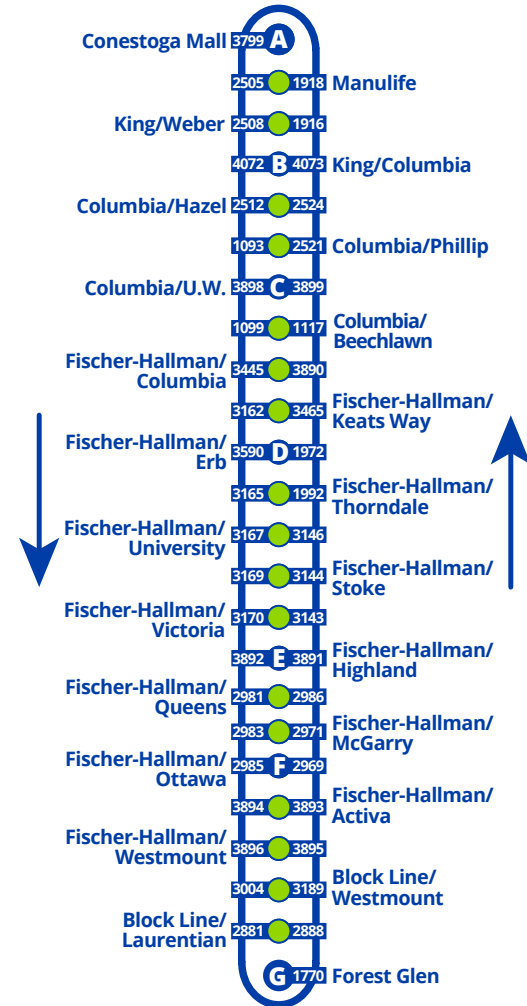

Forest Glen (Depart)	Fischer-Hallman/ Ottawa	Fischer-Hallman/ Highland	Fischer-Hallman/ Erb	UW/Columbia	Columbia/King	Conestoga Mall (Arrive)
G	F	E	D	C	B	A
8:15	8:24	8:27	8:33	8:39	8:44	8:48
8:45	8:54	8:57	9:03	9:09	9:14	9:18
9:15	9:24	9:27	9:33	9:39	9:44	9:48
9:45	9:54	9:57	10:04	10:11	10:16	10:20
10:15	10:25	10:29	10:36	10:43	10:48	10:52
10:45	10:55	10:59	11:06	11:13	11:18	11:22
11:15	11:25	11:29	11:36	11:43	11:48	11:52
11:45	11:55	11:59	12:06	12:13	12:18	12:22
12:15	12:25	12:29	12:36	12:43	12:48	12:52
12:45	12:55	12:59	1:06	1:13	1:18	1:22
1:15	1:25	1:29	1:36	1:43	1:48	1:52
1:45	1:55	1:59	2:06	2:13	2:18	2:22
2:15	2:25	2:29	2:36	2:43	2:48	2:52
2:45	2:55	2:59	3:06	3:13	3:18	3:22
3:15	3:25	3:29	3:36	3:43	3:48	3:52
3:45	3:55	3:59	4:06	4:13	4:18	4:22
4:15	4:25	4:29	4:36	4:43	4:48	4:52
4:45	4:55	4:59	5:06	5:13	5:18	5:22
5:15	5:25	5:29	5:36	5:43	5:48	5:52
5:45	5:55	5:59	6:06	6:11	6:16	6:20
6:15	6:24	6:27	6:33	6:39	6:44	6:48
6:45	6:54	6:57	7:03	7:09	7:14	7:18
7:15	7:24	7:27	7:33	7:39	7:44	7:48
7:45	7:54	7:57	8:03	8:09	8:14	8:18
8:15	8:24	8:27	8:33	8:39	8:44	8:48
8:45	8:54	8:57	9:03	9:09	9:14	9:18
9:15	9:24	9:27	9:33	9:39	9:44	9:48
9:45	9:54	9:57	10:03	10:09	10:14	10:18
10:15	10:24	10:27	10:33	10:39	10:44	10:48
10:45	10:54	10:57	11:03	11:09	11:14	11:18
11:15	11:24	11:27	11:33	11:39	11:44	11:48
11:45	11:54	11:57	12:03	12:09	12:14	12:18

Fischer-Hallman

GRT
iXpress

201

Summer Schedule
Effective: June 25, 2018

Fares and schedules are subject to change without notice.
Weather and road conditions may cause schedule delays.

519-585-7555 www.grt.ca TTY: 519-575-4608
Text: 57555 & key in your bus stop number