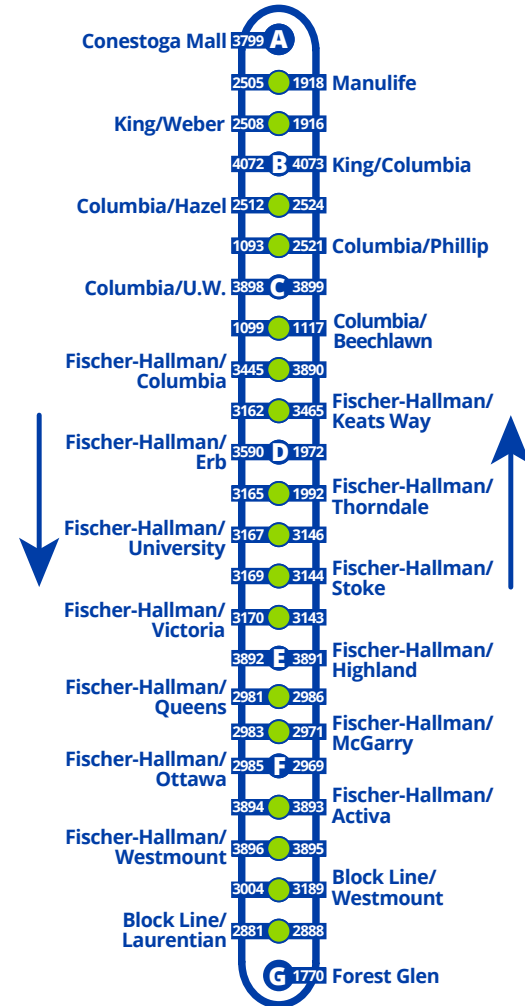

Forest Glen (Depart)	Fischer-Hallman/ Ottawa	Fischer-Hallman/ Highland	Fischer-Hallman/ Erb	UW/Columbia	Columbia/King	Conestoga Mall (Arrive)
G	F	E	D	C	B	A
8:15	8:24	8:27	8:33	8:39	8:44	8:48
8:45	8:54	8:57	9:03	9:09	9:14	9:18
9:15	9:24	9:27	9:33	9:39	9:44	9:48
9:45	9:54	9:57	10:04	10:11	10:16	10:20
10:15	10:25	10:29	10:36	10:43	10:48	10:52
10:45	10:55	10:59	11:06	11:13	11:18	11:22
11:15	11:25	11:29	11:36	11:43	11:48	11:52
11:45	11:55	11:59	12:06	12:13	12:18	12:22
12:15	12:25	12:29	12:36	12:43	12:48	12:52
12:45	12:55	12:59	1:06	1:13	1:18	1:22
1:15	1:25	1:29	1:36	1:43	1:48	1:52
1:45	1:55	1:59	2:06	2:13	2:18	2:22
2:15	2:25	2:29	2:36	2:43	2:48	2:52
2:45	2:55	2:59	3:06	3:13	3:18	3:22
3:15	3:25	3:29	3:36	3:43	3:48	3:52
3:45	3:55	3:59	4:06	4:13	4:18	4:22
4:15	4:25	4:29	4:36	4:43	4:48	4:52
4:45	4:55	4:59	5:06	5:13	5:18	5:22
5:15	5:25	5:29	5:36	5:43	5:48	5:52
5:45	5:55	5:59	6:06	6:11	6:16	6:20
6:15	6:24	6:27	6:33	6:39	6:44	6:48
6:45	6:54	6:57	7:03	7:09	7:14	7:18
7:15	7:24	7:27	7:33	7:39	7:44	7:48
7:45	7:54	7:57	8:03	8:09	8:14	8:18
8:15	8:24	8:27	8:33	8:39	8:44	8:48
8:45	8:54	8:57	9:03	9:09	9:14	9:18
9:15	9:24	9:27	9:33	9:39	9:44	9:48
9:45	9:54	9:57	10:03	10:09	10:14	10:18
10:15	10:24	10:27	10:33	10:39	10:44	10:48
10:45	10:54	10:57	11:03	11:09	11:14	11:18
11:15	11:24	11:27	11:33	11:39	11:44	11:48
11:45	11:54	11:57	12:03	12:09	12:14	12:18

Fischer-Hallman

GRT
iXpress

201

Fall/Winter/Christmas/Spring Schedule
Effective: September 3, 2018

Fares and schedules are subject to change without notice.
Weather and road conditions may cause schedule delays.

519-585-7555 www.grt.ca TTY: 519-575-4608
Text: 57555 & key in your bus stop number