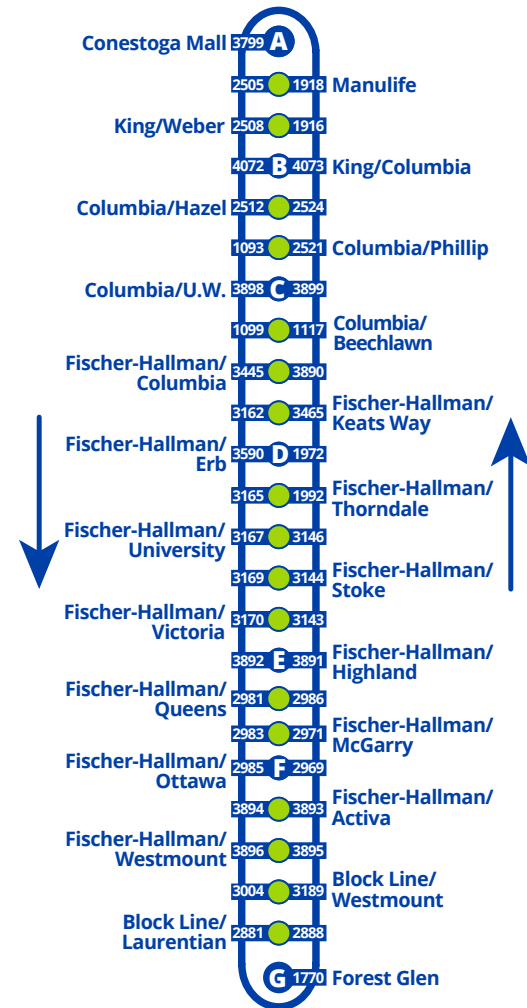

Forest Glen (Depart)	Fischer-Hallman/ Ottawa	Fischer-Hallman/ Highland	Fischer-Hallman/ Erb	UW/Columbia	Columbia/King	Conestoga Mall (Arrive)
G	F	E	D	C	B	A
8:15	8:24	8:27	8:33	8:39	8:44	8:48
8:45	8:54	8:57	9:03	9:09	9:14	9:18
9:15	9:24	9:27	9:33	9:39	9:44	9:48
9:45	9:54	9:57	10:04	10:11	10:16	10:20
10:15	10:25	10:29	10:36	10:43	10:48	10:52
10:45	10:55	10:59	11:06	11:13	11:18	11:22
11:15	11:25	11:29	11:36	11:43	11:48	11:52
11:45	11:55	11:59	12:06	12:13	12:18	12:22
12:15	12:25	12:29	12:36	12:43	12:48	12:52
12:45	12:55	12:59	1:06	1:13	1:18	1:22
1:15	1:25	1:29	1:36	1:43	1:48	1:52
1:45	1:55	1:59	2:06	2:13	2:18	2:22
2:15	2:25	2:29	2:36	2:43	2:48	2:52
2:45	2:55	2:59	3:06	3:13	3:18	3:22
3:15	3:25	3:29	3:36	3:43	3:48	3:52
3:45	3:55	3:59	4:06	4:13	4:18	4:22
4:15	4:25	4:29	4:36	4:43	4:48	4:52
4:45	4:55	4:59	5:06	5:13	5:18	5:22
5:15	5:25	5:29	5:36	5:43	5:48	5:52
5:45	5:55	5:59	6:06	6:11	6:16	6:20
6:15	6:24	6:27	6:33	6:39	6:44	6:48
6:45	6:54	6:57	7:03	7:09	7:14	7:18
7:15	7:24	7:27	7:33	7:39	7:44	7:48
7:45	7:54	7:57	8:03	8:09	8:14	8:18
8:15	8:24	8:27	8:33	8:39	8:44	8:48
8:45	8:54	8:57	9:03	9:09	9:14	9:18
9:15	9:24	9:27	9:33	9:39	9:44	9:48
9:45	9:54	9:57	10:03	10:09	10:14	10:18
10:15	10:24	10:27	10:33	10:39	10:44	10:48
10:45	10:54	10:57	11:03	11:09	11:14	11:18
11:15	11:24	11:27	11:33	11:39	11:44	11:48
11:45	11:54	11:57	12:03	12:09	12:14	12:18

Fischer-Hallman

Route **201**
GRT iXpress

Fall/Winter/Christmas/Spring Schedule
Effective: January 7, 2019

Fares and schedules are subject to change without notice.
Weather and road conditions may cause schedule delays.

519-585-7555 www.grt.ca TTY: 519-575-4608
Text: 57555 & key in your bus stop number